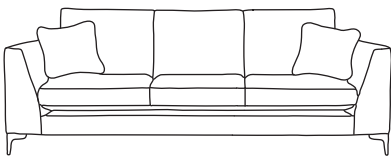

FINLINE

FURNITURE

BALTIMORE

Grand Sofa
CM W270 D100 H87

Bronze	Silver	Gold	Platinum
€2,070	€2,695	€2,940	€3,220

Three Seater Sofa
CM W215 D100 H87

Bronze	Silver	Gold	Platinum
€1,750	€2,255	€2,555	€2,795

Two Seater Sofa
CM W159 D100 H87

Bronze	Silver	Gold	Platinum
€1,665	€2,020	€2,185	€2,340

Love Seat
CM W131 D100 H87

Bronze	Silver	Gold	Platinum
€1,290	€1,735	€1,890	€2,065

Armchair
CM W95 D100 H87

Bronze	Silver	Gold	Platinum
€1,225	€1,480	€1,545	€1,650

Island*
CM W108 D63 H45

Bronze	Silver	Gold	Platinum
€490	€615	€770	€885

Footstool*
CM W80 D63 H45

Bronze	Silver	Gold	Platinum
€410	€490	€540	€640

Our sofas and chairs carry a 20-year frame guarantee. You choose your preferred fabric, leg and finish. "Medium" seat density is standard across the range. Soft and firm seat options are available also. A feather-quilted seat option is available at an additional cost. A high back option is available on most models, as are armcaps and throws and come at an additional cost. *The footstool and island in this model have the option of storage at additional cost of €150. Complimentary scatter cushions come as per sketches shown. All pieces are handmade and sizes may vary by approximately 2-4cm. Ensure access to your room is confirmed for seamless delivery. Pricing subject to change.