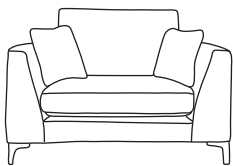

FINLINE

FURNITURE

BALTIMORE

Grand Sofa
CM W270 D100 H87

Bronze	Silver	Gold	Platinum
€2,070	€2,695	€2,940	€3,220

Three Seater Sofa
CM W215 D100 H87

Bronze	Silver	Gold	Platinum
€1,750	€2,255	€2,555	€2,795

Two Seater Sofa
CM W159 D100 H87

Bronze	Silver	Gold	Platinum
€1,665	€2,020	€2,185	€2,340

Love Seat
CM W131 D100 H87

Bronze	Silver	Gold	Platinum
€1,290	€1,735	€1,890	€2,065

Armchair
CM W95 D100 H87

Bronze	Silver	Gold	Platinum
€1,225	€1,480	€1,545	€1,650

Island*
CM W108 D63 H45

Bronze	Silver	Gold	Platinum
€490	€615	€770	€885

Footstool*
CM W80 D63 H45

Bronze	Silver	Gold	Platinum
€410	€490	€540	€640

Our sofas and chairs carry a 20-year frame guarantee. You choose your preferred fabric, leg and finish. "Medium" seat density is standard across the range. Soft and firm seat options are available also. A feather-quilted seat option is available at an additional cost. A high back option is available on most models, as are armcaps and throws and come at an additional cost. *The footstool and island in this model have the option of storage at additional cost of €150. Complimentary scatter cushions come as per sketches shown. All pieces are handmade and sizes may vary by approximately 2-4cm. Ensure access to your room is confirmed for seamless delivery. Pricing subject to change.