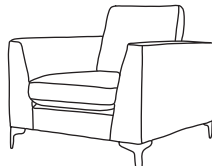

FINLINE

FURNITURE

BALTIMORE

Grand Sofa
CM W270 D100 H87

Bronze	Silver	Gold	Platinum
€2,070	€2,695	€2,940	€3,220

Three Seater Sofa
CM W215 D100 H87

Bronze	Silver	Gold	Platinum
€1,750	€2,255	€2,555	€2,795

Two Seater Sofa
CM W159 D100 H87

Bronze	Silver	Gold	Platinum
€1,665	€2,020	€2,185	€2,340

Love Seat
CM W131 D100 H87

Bronze	Silver	Gold	Platinum
€1,290	€1,735	€1,890	€2,065

Armchair
CM W95 D100 H87

Bronze	Silver	Gold	Platinum
€1,225	€1,480	€1,545	€1,650

Island*
CM W108 D63 H45

Bronze	Silver	Gold	Platinum
€490	€615	€770	€885

Footstool*
CM W80 D63 H45

Bronze	Silver	Gold	Platinum
€410	€490	€540	€640

Our sofas and chairs carry a 20-year frame guarantee. You choose your preferred fabric, leg and finish. "Medium" seat density is standard across the range. Soft and firm seat options are available also. A feather-quilted seat option is available at an additional cost. A high back option is available on most models, as are armcaps and throws and come at an additional cost. *The footstool and island in this model have the option of storage at additional cost of €150. Complimentary scatter cushions come as per sketches shown. All pieces are handmade and sizes may vary by approximately 2-4cm. Ensure access to your room is confirmed for seamless delivery. Pricing subject to change.