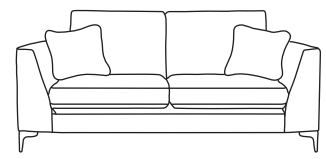

FINLINE

FURNITURE

BALTIMORE

Grand Sofa
CM W270 D100 H87

Bronze	Silver	Gold	Platinum
€2,070	€2,695	€2,940	€3,220

Three Seater Sofa
CM W215 D100 H87

Bronze	Silver	Gold	Platinum
€1,750	€2,255	€2,555	€2,795

Two Seater Sofa
CM W159 D100 H87

Bronze	Silver	Gold	Platinum
€1,665	€2,020	€2,185	€2,340

Love Seat
CM W131 D100 H87

Bronze	Silver	Gold	Platinum
€1,290	€1,735	€1,890	€2,065

Armchair
CM W95 D100 H87

Bronze	Silver	Gold	Platinum
€1,225	€1,480	€1,545	€1,650

Island*
CM W108 D63 H45

Bronze	Silver	Gold	Platinum
€490	€615	€770	€885

Footstool*
CM W80 D63 H45

Bronze	Silver	Gold	Platinum
€410	€490	€540	€640

Our sofas and chairs carry a 20-year frame guarantee. You choose your preferred fabric, leg and finish. "Medium" seat density is standard across the range. Soft and firm seat options are available also. A feather-quilted seat option is available at an additional cost. A high back option is available on most models, as are armcaps and throws and come at an additional cost. *The footstool and island in this model have the option of storage at additional cost of €150. Complimentary scatter cushions come as per sketches shown. All pieces are handmade and sizes may vary by approximately 2-4cm. Ensure access to your room is confirmed for seamless delivery. Pricing subject to change.