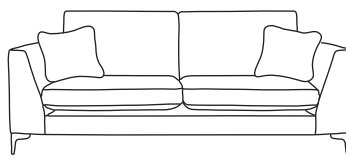

FINLINE

FURNITURE

BALTIMORE

Grand Sofa
CM W270 D100 H87

Bronze	Silver	Gold	Platinum
€2,070	€2,695	€2,940	€3,220

Three Seater Sofa
CM W215 D100 H87

Bronze	Silver	Gold	Platinum
€1,750	€2,255	€2,555	€2,795

Two Seater Sofa
CM W159 D100 H87

Bronze	Silver	Gold	Platinum
€1,665	€2,020	€2,185	€2,340

Love Seat
CM W131 D100 H87

Bronze	Silver	Gold	Platinum
€1,290	€1,735	€1,890	€2,065

Armchair
CM W95 D100 H87

Bronze	Silver	Gold	Platinum
€1,225	€1,480	€1,545	€1,650

Island*
CM W108 D63 H45

Bronze	Silver	Gold	Platinum
€490	€615	€770	€885

Footstool*
CM W80 D63 H45

Bronze	Silver	Gold	Platinum
€410	€490	€540	€640

Our sofas and chairs carry a 20-year frame guarantee. You choose your preferred fabric, leg and finish. "Medium" seat density is standard across the range. Soft and firm seat options are available also. A feather-quilted seat option is available at an additional cost. A high back option is available on most models, as are armcaps and throws and come at an additional cost. *The footstool and island in this model have the option of storage at additional cost of €150. Complimentary scatter cushions come as per sketches shown. All pieces are handmade and sizes may vary by approximately 2-4cm. Ensure access to your room is confirmed for seamless delivery. Pricing subject to change.