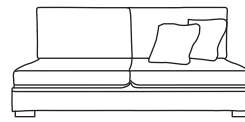

Bronze	Silver	Gold	Platinum
€1,610	€2,045	€2,230	€2,830

Love Seat One Arm LHF or RHF
CM W126 D105 H94

Bronze	Silver	Gold	Platinum
€1,500	€1,720	€1,990	€2,485

Single Unit One Arm LHF or RHF
CM W94 D105 H94

Bronze	Silver	Gold	Platinum
€1,090	€1,415	€1,580	€1,840

Corner Unit
CM W105 D105 H94

Bronze	Silver	Gold	Platinum
€1,285	€1,540	€1,755	€1,920

Three Seater Unit
CM W194 D105 H94

Bronze	Silver	Gold	Platinum
€1,495	€2,025	€2,300	€2,695

Two Seater Unit
CM W130 D105 H94

Bronze	Silver	Gold	Platinum
€1,290	€1,710	€1,875	€2,285

Love Seat Unit
CM W98 D105 H94

Bronze	Silver	Gold	Platinum
€1,185	€1,480	€1,690	€2,045

Single Unit
CM W65 D105 H94

Bronze	Silver	Gold	Platinum
€845	€1,075	€1,220	€1,310