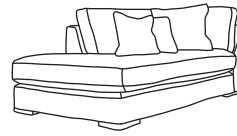

FINLINE

FURNITURE

ATLAS CORNER

Three Seater Chaise End
CM W254 D105 H94

Bronze	Silver	Gold	Platinum
€2,530	€3,030	€3,530	€4,095

Two Seater Chaise End
CM W190 D105 H94

Bronze	Silver	Gold	Platinum
€2,330	€2,710	€3,160	€3,775