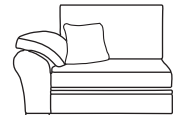

Bronze	Silver	Gold	Platinum
€1,550	€2,010	€2,195	€2,680

Three Seater One Arm LHF or RHF
CM W221 D105 H94

Bronze	Silver	Gold	Platinum
€1,715	€2,120	€2,605	€3,070

Two Seater One Arm LHF or RHF
CM W157 D105 H94

Bronze	Silver	Gold	Platinum
€1,610	€2,045	€2,230	€2,830

Love Seat One Arm LHF or RHF
CM W126 D105 H94

Bronze	Silver	Gold	Platinum
€1,500	€1,720	€1,990	€2,485

Single Unit One Arm LHF or RHF
CM W94 D105 H94