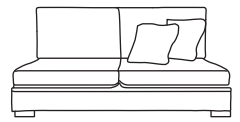

Bronze	Silver	Gold	Platinum
€1,610	€2,045	€2,230	€2,830

Love Seat One Arm LHF or RHF
CM W126 D105 H94

Bronze	Silver	Gold	Platinum
€1,500	€1,720	€1,990	€2,485

Single Unit One Arm LHF or RHF
CM W94 D105 H94

Bronze	Silver	Gold	Platinum
€1,090	€1,415	€1,580	€1,840

Corner Unit
CM W105 D105 H94

Bronze	Silver	Gold	Platinum
€1,285	€1,540	€1,755	€1,920

Three Seater Unit
CM W194 D105 H94

Bronze	Silver	Gold	Platinum
€1,495	€2,025	€2,300	€2,695

Two Seater Unit
CM W130 D105 H94

Bronze	Silver	Gold	Platinum
€1,290	€1,710	€1,875	€2,285

Love Seat Unit
CM W98 D105 H94

Bronze	Silver	Gold	Platinum
€1,185	€1,480	€1,690	€2,045

Single Unit
CM W65 D105 H94

Bronze	Silver	Gold	Platinum
€845	€1,075	€1,220	€1,310