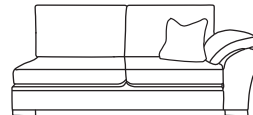

Bronze	Silver	Gold	Platinum
€1,550	€2,010	€2,195	€2,680

Three Seater One Arm LHF or RHF
CM W221 D105 H94

Bronze	Silver	Gold	Platinum
€1,715	€2,120	€2,605	€3,070

Two Seater One Arm LHF or RHF
CM W157 D105 H94