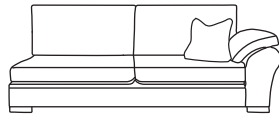

Chaise LHF or RHF
CM W105 D216 H94

Bronze	Silver	Gold	Platinum
€1,715	€2,120	€2,605	€3,070

Three Seater Lounger LHF or RHF
CM W126 D169 H94

Bronze	Silver	Gold	Platinum
€1,670	€2,130	€2,315	€2,970

Two Seater Lounger LHF or RHF
CM W94 D169 H94

Bronze	Silver	Gold	Platinum
€1,550	€2,010	€2,195	€2,680

Three Seater One Arm LHF or RHF
CM W221 D105 H94

Bronze	Silver	Gold	Platinum
€1,715	€2,120	€2,605	€3,070

Two Seater One Arm LHF or RHF
CM W157 D105 H94