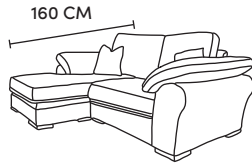

FINLINE

FURNITURE

ATLAS CORNER

Three Seater Chaise End
CM W254 D105 H94

Bronze	Silver	Gold	Platinum
€2,530	€3,030	€3,530	€4,095

Two Seater Chaise End
CM W190 D105 H94

Bronze	Silver	Gold	Platinum
€2,330	€2,710	€3,160	€3,775