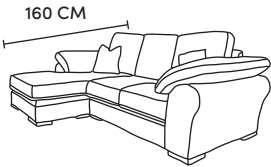

FINLINE

FURNITURE

ATLAS CORNER

Three Seater Chaise End
CM W254 D105 H94

Bronze	Silver	Gold	Platinum
€2,530	€3,030	€3,530	€4,095

Two Seater Chaise End
CM W190 D105 H94

Bronze	Silver	Gold	Platinum
€2,330	€2,710	€3,160	€3,775