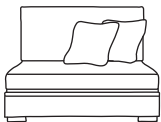

Bronze	Silver	Gold	Platinum
€1,610	€2,045	€2,230	€2,830

Love Seat One Arm LHF or RHF
CM W126 D105 H94

Bronze	Silver	Gold	Platinum
€1,500	€1,720	€1,990	€2,485

Single Unit One Arm LHF or RHF
CM W94 D105 H94

Bronze	Silver	Gold	Platinum
€1,090	€1,415	€1,580	€1,840

Corner Unit
CM W105 D105 H94

Bronze	Silver	Gold	Platinum
€1,285	€1,540	€1,755	€1,920

Three Seater Unit
CM W194 D105 H94

Bronze	Silver	Gold	Platinum
€1,495	€2,025	€2,300	€2,695

Two Seater Unit
CM W130 D105 H94

Bronze	Silver	Gold	Platinum
€1,290	€1,710	€1,875	€2,285

Love Seat Unit
CM W98 D105 H94

Bronze	Silver	Gold	Platinum
€1,185	€1,480	€1,690	€2,045

Single Unit
CM W65 D105 H94

Bronze	Silver	Gold	Platinum
€845	€1,075	€1,220	€1,310