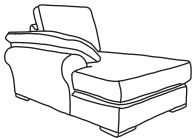

Two Seater Lounger LHF or RHF
CM W94 D169 H94

Bronze	Silver	Gold	Platinum
€1,550	€2,010	€2,195	€2,680