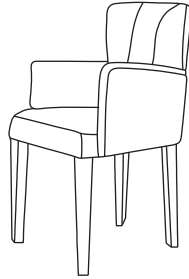

FINLINE

FURNITURE

ARDMORE

Chair
CM W58 D54 H89

Bronze	Silver	Gold	Platinum
€555	€585	€625	€655

KILMORE

Chair
CM W51 D50 H89

Bronze	Silver	Gold	Platinum
€510	€535	€550	€565

Our sofas and chairs carry a 20-year frame guarantee. You choose your preferred fabric, leg and finish. "Medium" seat density is standard across the range. All pieces are handmade and sizes may vary by approximately 2-4cm. Ensure access to your room is confirmed for seamless delivery. Pricing subject to change.