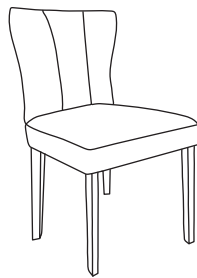

FINLINE

FURNITURE

ARDMORE

Chair
CM W58 D54 H89

Bronze	Silver	Gold	Platinum
€555	€585	€625	€655

KILMORE

Chair
CM W51 D50 H89

Bronze	Silver	Gold	Platinum
€510	€535	€550	€565

Our sofas and chairs carry a 20-year frame guarantee. You choose your preferred fabric, leg and finish. "Medium" seat density is standard across the range. All pieces are handmade and sizes may vary by approximately 2-4cm. Ensure access to your room is confirmed for seamless delivery. Pricing subject to change.