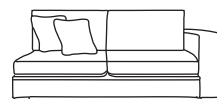

Chaise LHF or RHF  
CM W105 D216 H94

Bronze	Silver	Gold	Platinum
€1,715	€2,120	€2,605	€3,070

Three Seater Lounger LHF or RHF  
CM W121 D169 H94

Bronze	Silver	Gold	Platinum
€1,670	€2,130	€2,315	€2,970

Two Seater Lounger LHF or RHF  
CM W89 D169 H94

Bronze	Silver	Gold	Platinum
€1,550	€2,010	€2,195	€2,680

Three Seater One Arm LHF or RHF  
CM W217 D105 H94

Bronze	Silver	Gold	Platinum
€1,715	€2,120	€2,605	€3,070

Two Seater One Arm LHF or RHF  
CM W154 D105 H94

Bronze	Silver	Gold	Platinum
€1,610	€2,045	€2,230	€2,830

Love Seat One Arm LHF or RHF  
CM W122 D105 H94

Bronze	Silver	Gold	Platinum
€1,500	€1,720	€1,990	€2,485

Single Unit One Arm LHF or RHF  
CM W90 D105 H94