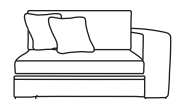

Bronze	Silver	Gold	Platinum
€1,550	€2,010	€2,195	€2,680

Three Seater One Arm LHF or RHF  
CM W217 D105 H94

Bronze	Silver	Gold	Platinum
€1,715	€2,120	€2,605	€3,070

Two Seater One Arm LHF or RHF  
CM W154 D105 H94

Bronze	Silver	Gold	Platinum
€1,610	€2,045	€2,230	€2,830

Love Seat One Arm LHF or RHF  
CM W122 D105 H94

Bronze	Silver	Gold	Platinum
€1,500	€1,720	€1,990	€2,485

Single Unit One Arm LHF or RHF  
CM W90 D105 H94