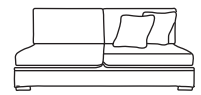

Bronze	Silver	Gold	Platinum
€1,610	€2,045	€2,230	€2,830

Love Seat One Arm LHF or RHF  
CM W122 D105 H94

Bronze	Silver	Gold	Platinum
€1,500	€1,720	€1,990	€2,485

Single Unit One Arm LHF or RHF  
CM W90 D105 H94

Bronze	Silver	Gold	Platinum
€1,090	€1,415	€1,580	€1,840

Corner Unit  
CM W105 D105 H94

Bronze	Silver	Gold	Platinum
€1,285	€1,540	€1,755	€1,920

Three Seater Unit  
CM W194 D105 H94

Bronze	Silver	Gold	Platinum
€1,495	€2,025	€2,300	€2,695

Two Seater Unit  
CM W130 D105 H94

Bronze	Silver	Gold	Platinum
€1,290	€1,710	€1,875	€2,285

Love Seat Unit  
CM W98 D105 H94

Bronze	Silver	Gold	Platinum
€1,185	€1,480	€1,690	€2,045

Single Unit  
CM W66 D105 H94