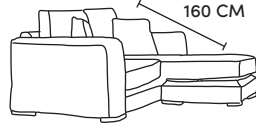

# ANTONIO CORNER

Three Seater Chaise End LHF or RHF  
CM W243 D105 H94

Bronze	Silver	Gold	Platinum
€2,530	€3,030	€3,530	€4,095

Two Seater Chaise End LHF or RHF  
CM W179 D105 H94

Bronze	Silver	Gold	Platinum
€2,330	€2,710	€3,160	€3,775