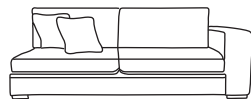

Chaise LHF or RHF  
CM W105 D216 H94

Bronze	Silver	Gold	Platinum
€1,715	€2,120	€2,605	€3,070

Three Seater Lounger LHF or RHF  
CM W121 D169 H94

Bronze	Silver	Gold	Platinum
€1,670	€2,130	€2,315	€2,970

Two Seater Lounger LHF or RHF  
CM W89 D169 H94

Bronze	Silver	Gold	Platinum
€1,550	€2,010	€2,195	€2,680

Three Seater One Arm LHF or RHF  
CM W217 D105 H94

Bronze	Silver	Gold	Platinum
€1,715	€2,120	€2,605	€3,070

Two Seater One Arm LHF or RHF  
CM W154 D105 H94

Bronze	Silver	Gold	Platinum
€1,610	€2,045	€2,230	€2,830

Love Seat One Arm LHF or RHF  
CM W122 D105 H94

Bronze	Silver	Gold	Platinum
€1,500	€1,720	€1,990	€2,485

Single Unit One Arm LHF or RHF  
CM W90 D105 H94