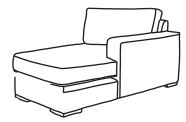

Three Seater Lounger LHF or RHF
CM W121 D169 H94

Bronze	Silver	Gold	Platinum
€1,670	€2,130	€2,315	€2,970