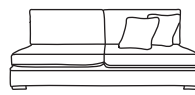

Bronze	Silver	Gold	Platinum
€1,550	€2,010	€2,195	€2,680

Three Seater One Arm LHF or RHF  
CM W217 D105 H94

Bronze	Silver	Gold	Platinum
€1,715	€2,120	€2,605	€3,070

Two Seater One Arm LHF or RHF  
CM W154 D105 H94

Bronze	Silver	Gold	Platinum
€1,610	€2,045	€2,230	€2,830

Love Seat One Arm LHF or RHF  
CM W122 D105 H94

Bronze	Silver	Gold	Platinum
€1,500	€1,720	€1,990	€2,485

Single Unit One Arm LHF or RHF  
CM W90 D105 H94

Bronze	Silver	Gold	Platinum
€1,090	€1,415	€1,580	€1,840

Corner Unit  
CM W105 D105 H94

Bronze	Silver	Gold	Platinum
€1,285	€1,540	€1,755	€1,920

Three Seater Unit  
CM W194 D105 H94

Bronze	Silver	Gold	Platinum
€1,495	€2,025	€2,300	€2,695

Two Seater Unit  
CM W130 D105 H94

Bronze	Silver	Gold	Platinum
€1,290	€1,710	€1,875	€2,285

Love Seat Unit  
CM W98 D105 H94

Bronze	Silver	Gold	Platinum
€1,185	€1,480	€1,690	€2,045

Single Unit  
CM W66 D105 H94