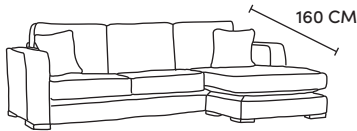

# ANTONIO CORNER

Three Seater Chaise End LHF or RHF  
CM W243 D105 H94

Bronze	Silver	Gold	Platinum
€2,530	€3,030	€3,530	€4,095

Two Seater Chaise End LHF or RHF  
CM W179 D105 H94

Bronze	Silver	Gold	Platinum
€2,330	€2,710	€3,160	€3,775