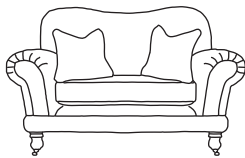

FINLINE

FURNITURE

ALEXANDRA

Grand Sofa*
CM W242 D109 H100

| Bronze | Silver | Gold | Platinum |
|--------|--------|--------|----------|
| €2,435 | €3,025 | €3,695 | €4,035 |

Three Seater Sofa*
CM W217 D109 H100

| Bronze | Silver | Gold | Platinum |
|--------|--------|--------|----------|
| €2,115 | €2,580 | €3,145 | €3,620 |

Two Seater Sofa*
CM W191 D109 H100

| Bronze | Silver | Gold | Platinum |
|--------|--------|--------|----------|
| €1,980 | €2,490 | €3,005 | €3,465 |

Love Seat*
CM W150 D109 H100

| Bronze | Silver | Gold | Platinum |
|--------|--------|--------|----------|
| €1,695 | €2,030 | €2,560 | €2,810 |

Armchair*
CM W100 D109 H100

| Bronze | Silver | Gold | Platinum |
|--------|--------|--------|----------|
| €1,320 | €1,610 | €1,790 | €2,205 |

Our sofas and chairs carry a 20-year frame guarantee. You choose your preferred fabric, leg and finish. "Medium" seat density is standard across the range. Soft and firm seat options are available also. A feather-quilted seat option is available at an additional cost. A high back option is available on most models, as are armcaps and throws and come at an additional cost. *The option of deep button arms is available for an additional cost of €200. Complimentary scatter cushions come as per sketches shown. All pieces are handmade and sizes may vary by approximately 2-4cm. Ensure access to your room is confirmed for seamless delivery.