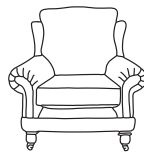

FINLINE

FURNITURE

ALEXANDRA

Grand Sofa*
CM W242 D109 H100

| Bronze | Silver | Gold | Platinum |
|--------|--------|--------|----------|
| €2,435 | €3,025 | €3,695 | €4,035 |

Three Seater Sofa*
CM W217 D109 H100

| Bronze | Silver | Gold | Platinum |
|--------|--------|--------|----------|
| €2,115 | €2,580 | €3,145 | €3,620 |

Two Seater Sofa*
CM W191 D109 H100

| Bronze | Silver | Gold | Platinum |
|--------|--------|--------|----------|
| €1,980 | €2,490 | €3,005 | €3,465 |

Love Seat*
CM W150 D109 H100

| Bronze | Silver | Gold | Platinum |
|--------|--------|--------|----------|
| €1,695 | €2,030 | €2,560 | €2,810 |

Armchair*
CM W100 D109 H100

| Bronze | Silver | Gold | Platinum |
|--------|--------|--------|----------|
| €1,320 | €1,610 | €1,790 | €2,205 |

Our sofas and chairs carry a 20-year frame guarantee. You choose your preferred fabric, leg and finish. "Medium" seat density is standard across the range. Soft and firm seat options are available also. A feather-quilted seat option is available at an additional cost. A high back option is available on most models, as are armcaps and throws and come at an additional cost. *The option of deep button arms is available for an additional cost of €200. Complimentary scatter cushions come as per sketches shown. All pieces are handmade and sizes may vary by approximately 2-4cm. Ensure access to your room is confirmed for seamless delivery.