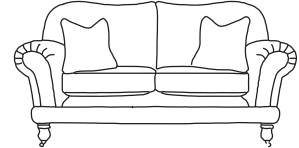

FINLINE

FURNITURE

ALEXANDRA

Grand Sofa*
CM W242 D109 H100

| Bronze | Silver | Gold | Platinum |
|--------|--------|--------|----------|
| €2,435 | €3,025 | €3,695 | €4,035 |

Three Seater Sofa*
CM W217 D109 H100

| Bronze | Silver | Gold | Platinum |
|--------|--------|--------|----------|
| €2,115 | €2,580 | €3,145 | €3,620 |

Two Seater Sofa*
CM W191 D109 H100

| Bronze | Silver | Gold | Platinum |
|--------|--------|--------|----------|
| €1,980 | €2,490 | €3,005 | €3,465 |

Love Seat*
CM W150 D109 H100

| Bronze | Silver | Gold | Platinum |
|--------|--------|--------|----------|
| €1,695 | €2,030 | €2,560 | €2,810 |

Armchair*
CM W100 D109 H100

| Bronze | Silver | Gold | Platinum |
|--------|--------|--------|----------|
| €1,320 | €1,610 | €1,790 | €2,205 |

Our sofas and chairs carry a 20-year frame guarantee. You choose your preferred fabric, leg and finish. "Medium" seat density is standard across the range. Soft and firm seat options are available also. A feather-quilted seat option is available at an additional cost. A high back option is available on most models, as are armcaps and throws and come at an additional cost. *The option of deep button arms is available for an additional cost of €200. Complimentary scatter cushions come as per sketches shown. All pieces are handmade and sizes may vary by approximately 2-4cm. Ensure access to your room is confirmed for seamless delivery.