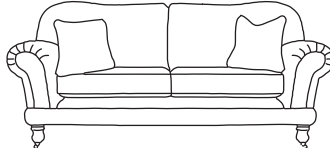

FINLINE

FURNITURE

ALEXANDRA

Grand Sofa*
CM W242 D109 H100

| Bronze | Silver | Gold | Platinum |
|--------|--------|--------|----------|
| €2,435 | €3,025 | €3,695 | €4,035 |

Three Seater Sofa*
CM W217 D109 H100

| Bronze | Silver | Gold | Platinum |
|--------|--------|--------|----------|
| €2,115 | €2,580 | €3,145 | €3,620 |

Two Seater Sofa*
CM W191 D109 H100

| Bronze | Silver | Gold | Platinum |
|--------|--------|--------|----------|
| €1,980 | €2,490 | €3,005 | €3,465 |

Love Seat*
CM W150 D109 H100

| Bronze | Silver | Gold | Platinum |
|--------|--------|--------|----------|
| €1,695 | €2,030 | €2,560 | €2,810 |

Armchair*
CM W100 D109 H100

| Bronze | Silver | Gold | Platinum |
|--------|--------|--------|----------|
| €1,320 | €1,610 | €1,790 | €2,205 |

Our sofas and chairs carry a 20-year frame guarantee. You choose your preferred fabric, leg and finish. "Medium" seat density is standard across the range. Soft and firm seat options are available also. A feather-quilted seat option is available at an additional cost. A high back option is available on most models, as are armcaps and throws and come at an additional cost. *The option of deep button arms is available for an additional cost of €200. Complimentary scatter cushions come as per sketches shown. All pieces are handmade and sizes may vary by approximately 2-4cm. Ensure access to your room is confirmed for seamless delivery.