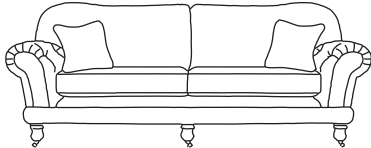

FINLINE

FURNITURE

ALEXANDRA

Grand Sofa*
CM W242 D109 H100

| Bronze | Silver | Gold | Platinum |
|--------|--------|--------|----------|
| €2,435 | €3,025 | €3,695 | €4,035 |

Three Seater Sofa*
CM W217 D109 H100

| Bronze | Silver | Gold | Platinum |
|--------|--------|--------|----------|
| €2,115 | €2,580 | €3,145 | €3,620 |

Two Seater Sofa*
CM W191 D109 H100

| Bronze | Silver | Gold | Platinum |
|--------|--------|--------|----------|
| €1,980 | €2,490 | €3,005 | €3,465 |

Love Seat*
CM W150 D109 H100

| Bronze | Silver | Gold | Platinum |
|--------|--------|--------|----------|
| €1,695 | €2,030 | €2,560 | €2,810 |

Armchair*
CM W100 D109 H100

| Bronze | Silver | Gold | Platinum |
|--------|--------|--------|----------|
| €1,320 | €1,610 | €1,790 | €2,205 |

Our sofas and chairs carry a 20-year frame guarantee. You choose your preferred fabric, leg and finish. "Medium" seat density is standard across the range. Soft and firm seat options are available also. A feather-quilted seat option is available at an additional cost. A high back option is available on most models, as are armcaps and throws and come at an additional cost. *The option of deep button arms is available for an additional cost of €200. Complimentary scatter cushions come as per sketches shown. All pieces are handmade and sizes may vary by approximately 2-4cm. Ensure access to your room is confirmed for seamless delivery.