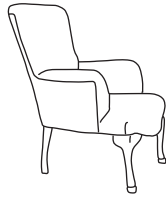

FINLINE

FURNITURE

AISLING

Plain Back
CM W64 D87 H91

Bronze	Silver	Gold	Platinum
€840	€910	€1,025	€1,205

Button Back
CM W64 D87 H91

Bronze	Silver	Gold	Platinum
€1,040	€1,110	€1,225	€1,405

Our sofas and chairs carry a 20-year frame guarantee. You choose your preferred fabric, leg and finish. "Medium" seat density is standard across the range. All pieces are handmade and sizes may vary by approximately 2-4cm. Ensure access to your room is confirmed for seamless delivery. Pricing subject to change.