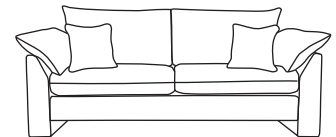

FINLINE

FURNITURE

FELIX

Grand Sofa
CM W293 D98 H88

Bronze	Silver	Gold	Platinum
€1,880	€2,370	€2,670	€2,920

Three Seater Sofa
CM W230 D98 H88

Bronze	Silver	Gold	Platinum
€1,630	€1,850	€2,220	€2,440

Two Seater Sofa
CM W167 D98 H88

Bronze	Silver	Gold	Platinum
€1,495	€1,720	€1,980	€2,175

Love Seat
CM W135 D98 H88

Bronze	Silver	Gold	Platinum
€1,200	€1,385	€1,620	€1,875

Armchair
CM W97 D98 H88

Bronze	Silver	Gold	Platinum
€1,110	€1,344	€1,405	€1,495

Our sofas and chairs carry a 20-year frame guarantee. You choose your preferred fabric, leg and finish. "Medium" seat density is standard across the range. Soft and firm seat options are available also. A feather-quilted seat option is available at an additional cost. A high back option is available on most models, as are armcaps and throws and come at an additional cost. Complimentary scatter cushions come as per sketches shown. All pieces are handmade and sizes may vary by approximately 2-4cm.