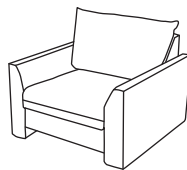

FINLINE

FURNITURE

FELIX

Grand Sofa
CM W293 D98 H88

Bronze	Silver	Gold	Platinum
€1,880	€2,370	€2,670	€2,920

Three Seater Sofa
CM W230 D98 H88

Bronze	Silver	Gold	Platinum
€1,630	€1,850	€2,220	€2,440

Two Seater Sofa
CM W167 D98 H88

Bronze	Silver	Gold	Platinum
€1,495	€1,720	€1,980	€2,175

Love Seat
CM W135 D98 H88

Bronze	Silver	Gold	Platinum
€1,200	€1,385	€1,620	€1,875

Armchair
CM W97 D98 H88

Bronze	Silver	Gold	Platinum
€1,110	€1,344	€1,405	€1,495

Our sofas and chairs carry a 20-year frame guarantee. You choose your preferred fabric, leg and finish. "Medium" seat density is standard across the range. Soft and firm seat options are available also. A feather-quilted seat option is available at an additional cost. A high back option is available on most models, as are armcaps and throws and come at an additional cost. Complimentary scatter cushions come as per sketches shown. All pieces are handmade and sizes may vary by approximately 2-4cm.