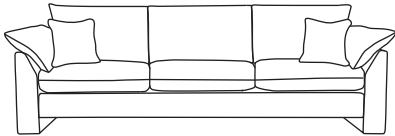

FINLINE

FURNITURE

FELIX

Grand Sofa
CM W293 D98 H88

Bronze	Silver	Gold	Platinum
€1,880	€2,370	€2,670	€2,920

Three Seater Sofa
CM W230 D98 H88

Bronze	Silver	Gold	Platinum
€1,630	€1,850	€2,220	€2,440

Two Seater Sofa
CM W167 D98 H88

Bronze	Silver	Gold	Platinum
€1,495	€1,720	€1,980	€2,175

Love Seat
CM W135 D98 H88

Bronze	Silver	Gold	Platinum
€1,200	€1,385	€1,620	€1,875

Armchair
CM W97 D98 H88

Bronze	Silver	Gold	Platinum
€1,110	€1,344	€1,405	€1,495

Our sofas and chairs carry a 20-year frame guarantee. You choose your preferred fabric, leg and finish. "Medium" seat density is standard across the range. Soft and firm seat options are available also. A feather-quilted seat option is available at an additional cost. A high back option is available on most models, as are armcaps and throws and come at an additional cost. Complimentary scatter cushions come as per sketches shown. All pieces are handmade and sizes may vary by approximately 2-4cm.