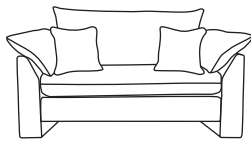

FINLINE

FURNITURE

FELIX

Grand Sofa
CM W293 D98 H88

Bronze	Silver	Gold	Platinum
€1,880	€2,370	€2,670	€2,920

Three Seater Sofa
CM W230 D98 H88

Bronze	Silver	Gold	Platinum
€1,630	€1,850	€2,220	€2,440

Two Seater Sofa
CM W167 D98 H88

Bronze	Silver	Gold	Platinum
€1,495	€1,720	€1,980	€2,175

Love Seat
CM W135 D98 H88

Bronze	Silver	Gold	Platinum
€1,200	€1,385	€1,620	€1,875

Armchair
CM W97 D98 H88

Bronze	Silver	Gold	Platinum
€1,110	€1,344	€1,405	€1,495

Our sofas and chairs carry a 20-year frame guarantee. You choose your preferred fabric, leg and finish. "Medium" seat density is standard across the range. Soft and firm seat options are available also. A feather-quilted seat option is available at an additional cost. A high back option is available on most models, as are armcaps and throws and come at an additional cost. Complimentary scatter cushions come as per sketches shown. All pieces are handmade and sizes may vary by approximately 2-4cm.