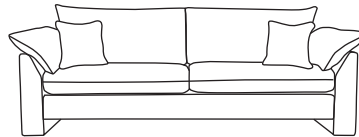

FINLINE

FURNITURE

FELIX

Grand Sofa
CM W293 D98 H88

Bronze	Silver	Gold	Platinum
€1,880	€2,370	€2,670	€2,920

Three Seater Sofa
CM W230 D98 H88

Bronze	Silver	Gold	Platinum
€1,630	€1,850	€2,220	€2,440

Two Seater Sofa
CM W167 D98 H88

Bronze	Silver	Gold	Platinum
€1,495	€1,720	€1,980	€2,175

Love Seat
CM W135 D98 H88

Bronze	Silver	Gold	Platinum
€1,200	€1,385	€1,620	€1,875

Armchair
CM W97 D98 H88

Bronze	Silver	Gold	Platinum
€1,110	€1,344	€1,405	€1,495

Our sofas and chairs carry a 20-year frame guarantee. You choose your preferred fabric, leg and finish. "Medium" seat density is standard across the range. Soft and firm seat options are available also. A feather-quilted seat option is available at an additional cost. A high back option is available on most models, as are armcaps and throws and come at an additional cost. Complimentary scatter cushions come as per sketches shown. All pieces are handmade and sizes may vary by approximately 2-4cm.