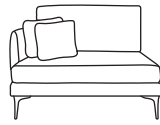

Love Seat One Arm LHF or RHF
CM W107 D100 H85

Bronze	Silver	Gold	Platinum
€1,265	€1,490	€1,720	€2,025