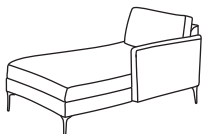

Three Seater Unit
CM W201 D100 H85

Bronze	Silver	Gold	Platinum
€1,370	€1,740	€1,940	€2,260

Two Seater Unit
CM W135 D100 H85

Bronze	Silver	Gold	Platinum
€1,165	€1,470	€1,675	€1,850

Love Seat Unit
CM W102 D100 H85

Bronze	Silver	Gold	Platinum
€1,130	€1,385	€1,590	€1,895

Corner Unit
CM W100 D100 H85

Bronze	Silver	Gold	Platinum
€1,110	€1,395	€1,550	€1,840

Single Unit One Arm LFT or RHF
CM W75 D100 H85

Bronze	Silver	Gold	Platinum
€1,045	€1,310	€1,435	€1,580

Single Unit
CM W70 D100 H85

Bronze	Silver	Gold	Platinum
€890	€1,080	€1,260	€1,395

Three Seater Lounger LHF or RHF
CM W107 D163 H85

Bronze	Silver	Gold	Platinum
€1,455	€1,840	€2,160	€2,395

Two Seater Lounger LHF or RHF
CM W75 D163 H85