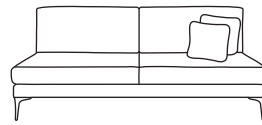

Two Seater Chaise End LHF or RHF
CM W145 D162 H85

Bronze	Silver	Gold	Platinum
€2,080	€2,550	€2,870	€3,325

Three Seater One Arm LHF or RHF
CM W206 D100 H85

Bronze	Silver	Gold	Platinum
€1,560	€1,995	€2,230	€2,600

Two Seater One Arm LHF or RHF
CM W140 D100 H85

Bronze	Silver	Gold	Platinum
€1,330	€1,635	€1,785	€1,995

Love Seat One Arm LHF or RHF
CM W107 D100 H85

Bronze	Silver	Gold	Platinum
€1,265	€1,490	€1,720	€2,025

Three Seater Unit
CM W201 D100 H85

Bronze	Silver	Gold	Platinum
€1,370	€1,740	€1,940	€2,260

Two Seater Unit
CM W135 D100 H85

Bronze	Silver	Gold	Platinum
€1,165	€1,470	€1,675	€1,850

Love Seat Unit
CM W102 D100 H85

Island*
CM W98 D65 H43

Bronze	Silver	Gold	Platinum
€490	€645	€775	€885

Our sofas and chairs carry a 20-year frame guarantee. You choose your preferred fabric, leg and finish. "Medium" seat density is standard across the range. Soft and firm seat options are available also. A feather-quilted seat option is available at an additional cost. A high back option is available on most models, as are armcaps and throws and come at an additional cost. *The footstool and island in this model have the option of storage at additional cost of €150. Complimentary scatter cushions come as per sketches shown. All pieces are handmade and sizes may vary by approximately 2-4cm. Ensure access to your room is confirmed for seamless delivery. Pricing subject to change.