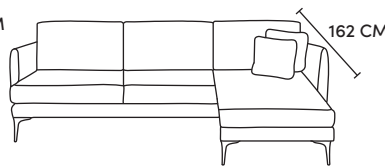

FINLINE

FURNITURE

MARCO CORNER

Grand Chaise End LHF or RHF
CM W277 D100 H85

Bronze	Silver	Gold	Platinum
€2,350	€3,225	€3,760	€3,945

Three Seater Chaise End LHF or RHF
CM W216 D100 H85

Bronze	Silver	Gold	Platinum
€2,220	€2,870	€3,390	€3,730

Two Seater Chaise End LHF or RHF
CM W145 D162 H85

Bronze	Silver	Gold	Platinum
€2,080	€2,550	€2,870	€3,325

Three Seater One Arm LHF or RHF
CM W206 D100 H85

Bronze	Silver	Gold	Platinum
€1,560	€1,995	€2,230	€2,600

Island*
CM W98 D65 H43

Bronze	Silver	Gold	Platinum
€490	€645	€775	€885

Our sofas and chairs carry a 20-year frame guarantee. You choose your preferred fabric, leg and finish. "Medium" seat density is standard across the range. Soft and firm seat options are available also. A feather-quilted seat option is available at an additional cost. A high back option is available on most models, as are armcaps and throws and come at an additional cost. *The footstool and island in this model have the option of storage at additional cost of €150. Complimentary scatter cushions come as per sketches shown. All pieces are handmade and sizes may vary by approximately 2-4cm. Ensure access to your room is confirmed for seamless delivery. Pricing subject to change.