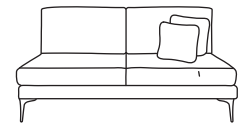

Two Seater One Arm LHF or RHF
CM W140 D100 H85

Bronze	Silver	Gold	Platinum
€1,330	€1,635	€1,785	€1,995

Love Seat One Arm LHF or RHF
CM W107 D100 H85

Bronze	Silver	Gold	Platinum
€1,265	€1,490	€1,720	€2,025

Three Seater Unit
CM W201 D100 H85

Bronze	Silver	Gold	Platinum
€1,370	€1,740	€1,940	€2,260

Two Seater Unit
CM W135 D100 H85

Bronze	Silver	Gold	Platinum
€1,165	€1,470	€1,675	€1,850

Love Seat Unit
CM W102 D100 H85

Island*
CM W98 D65 H43

Bronze	Silver	Gold	Platinum
€490	€645	€775	€885

Our sofas and chairs carry a 20-year frame guarantee. You choose your preferred fabric, leg and finish. "Medium" seat density is standard across the range. Soft and firm seat options are available also. A feather-quilted seat option is available at an additional cost. A high back option is available on most models, as are armcaps and throws and come at an additional cost. *The footstool and island in this model have the option of storage at additional cost of €150. Complimentary scatter cushions come as per sketches shown. All pieces are handmade and sizes may vary by approximately 2-4cm. Ensure access to your room is confirmed for seamless delivery. Pricing subject to change.