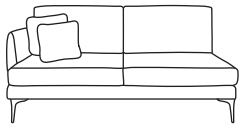

FINLINE

FURNITURE

MARCO CORNER

Grand Chaise End LHF or RHF
CM W277 D100 H85

Bronze	Silver	Gold	Platinum
€2,350	€3,225	€3,760	€3,945

Three Seater Chaise End LHF or RHF
CM W216 D100 H85

Bronze	Silver	Gold	Platinum
€2,220	€2,870	€3,390	€3,730

Two Seater Chaise End LHF or RHF
CM W145 D162 H85

Bronze	Silver	Gold	Platinum
€2,080	€2,550	€2,870	€3,325

Three Seater One Arm LHF or RHF
CM W206 D100 H85

Bronze	Silver	Gold	Platinum
€1,560	€1,995	€2,230	€2,600

Island*
CM W98 D65 H43

Bronze	Silver	Gold	Platinum
€490	€645	€775	€885

Our sofas and chairs carry a 20-year frame guarantee. You choose your preferred fabric, leg and finish. "Medium" seat density is standard across the range. Soft and firm seat options are available also. A feather-quilted seat option is available at an additional cost. A high back option is available on most models, as are armcaps and throws and come at an additional cost. *The footstool and island in this model have the option of storage at additional cost of €150. Complimentary scatter cushions come as per sketches shown. All pieces are handmade and sizes may vary by approximately 2-4cm. Ensure access to your room is confirmed for seamless delivery. Pricing subject to change.