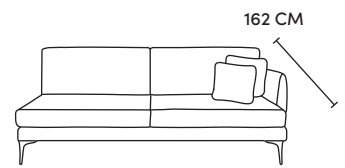

Three Seater One Arm LHF or RHF
CM W206 D100 H85

Bronze	Silver	Gold	Platinum
€1,560	€1,995	€2,230	€2,600