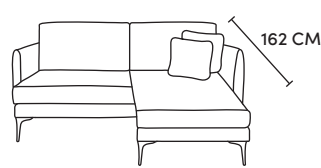

FINLINE

FURNITURE

MARCO CORNER

Grand Chaise End LHF or RHF
CM W277 D100 H85

Bronze	Silver	Gold	Platinum
€2,350	€3,225	€3,760	€3,945

Three Seater Chaise End LHF or RHF
CM W216 D100 H85

Bronze	Silver	Gold	Platinum
€2,220	€2,870	€3,390	€3,730

Two Seater Chaise End LHF or RHF
CM W145 D162 H85

Bronze	Silver	Gold	Platinum
€2,080	€2,550	€2,870	€3,325

Three Seater One Arm LHF or RHF
CM W206 D100 H85

Bronze	Silver	Gold	Platinum
€1,560	€1,995	€2,230	€2,600

Island*
CM W98 D65 H43

Bronze	Silver	Gold	Platinum
€490	€645	€775	€885

Our sofas and chairs carry a 20-year frame guarantee. You choose your preferred fabric, leg and finish. "Medium" seat density is standard across the range. Soft and firm seat options are available also. A feather-quilted seat option is available at an additional cost. A high back option is available on most models, as are armcaps and throws and come at an additional cost. *The footstool and island in this model have the option of storage at additional cost of €150. Complimentary scatter cushions come as per sketches shown. All pieces are handmade and sizes may vary by approximately 2-4cm. Ensure access to your room is confirmed for seamless delivery. Pricing subject to change.