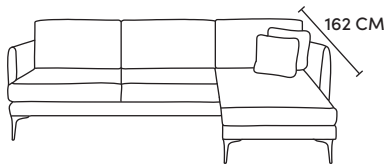

FINLINE

FURNITURE

MARCO CORNER

Grand Chaise End LHF or RHF
CM W277 D100 H85

Bronze	Silver	Gold	Platinum
€2,350	€3,225	€3,760	€3,945

Three Seater Chaise End LHF or RHF
CM W216 D100 H85

Bronze	Silver	Gold	Platinum
€2,220	€2,870	€3,390	€3,730

Two Seater Chaise End LHF or RHF
CM W145 D162 H85

Bronze	Silver	Gold	Platinum
€2,080	€2,550	€2,870	€3,325

Three Seater One Arm LHF or RHF
CM W206 D100 H85

Bronze	Silver	Gold	Platinum
€1,560	€1,995	€2,230	€2,600

Island*
CM W98 D65 H43

Bronze	Silver	Gold	Platinum
€490	€645	€775	€885

Our sofas and chairs carry a 20-year frame guarantee. You choose your preferred fabric, leg and finish. "Medium" seat density is standard across the range. Soft and firm seat options are available also. A feather-quilted seat option is available at an additional cost. A high back option is available on most models, as are armcaps and throws and come at an additional cost. *The footstool and island in this model have the option of storage at additional cost of €150. Complimentary scatter cushions come as per sketches shown. All pieces are handmade and sizes may vary by approximately 2-4cm. Ensure access to your room is confirmed for seamless delivery. Pricing subject to change.