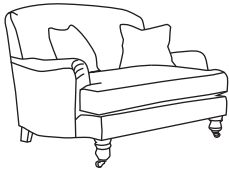

## THE WILLOW

Grand Sofa  
CM W244 D102 H94

Bronze	Silver	Gold	Platinum
€1,795	€2,395	€2,680	€3,075

Three Seater Sofa  
CM W221 D102 H94

Bronze	Silver	Gold	Platinum
€1,725	€2,235	€2,475	€2,910

Two Seater Sofa  
CM W193 D102 H94

Bronze	Silver	Gold	Platinum
€1,665	€2,060	€2,340	€2,740

Love Seat  
CM W126 D102 H94

Bronze	Silver	Gold	Platinum
€1460	€1,720	€1,945	€2,235

Armchair  
CM W89 D99 H92

Bronze	Silver	Gold	Platinum
€1,145	€1,520	€1,690	€1,890

Our sofas and chairs carry a 20-year frame guarantee. You choose your preferred fabric, leg and finish. "Medium" seat density is standard across the range. Soft and firm seat options are available also. A feather-quilted seat option is available at an additional cost. Armcaps and throws and come at an additional cost. Complimentary scatter cushions come as per sketches shown. All pieces are handmade and sizes may vary by approximately 2-4cm. Ensure access to your room is confirmed for seamless delivery. Pricing subject to change.