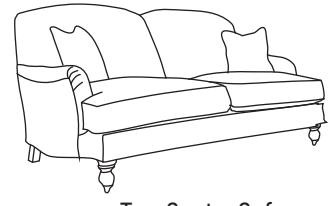

## THE WILLOW

Grand Sofa  
CM W244 D102 H94

Bronze	Silver	Gold	Platinum
€1,795	€2,395	€2,680	€3,075

Three Seater Sofa  
CM W221 D102 H94

Bronze	Silver	Gold	Platinum
€1,725	€2,235	€2,475	€2,910

Two Seater Sofa  
CM W193 D102 H94

Bronze	Silver	Gold	Platinum
€1,665	€2,060	€2,340	€2,740

Love Seat  
CM W126 D102 H94

Bronze	Silver	Gold	Platinum
€1460	€1,720	€1,945	€2,235

Armchair  
CM W89 D99 H92

Bronze	Silver	Gold	Platinum
€1,145	€1,520	€1,690	€1,890

Our sofas and chairs carry a 20-year frame guarantee. You choose your preferred fabric, leg and finish. "Medium" seat density is standard across the range. Soft and firm seat options are available also. A feather-quilted seat option is available at an additional cost. Armcaps and throws and come at an additional cost. Complimentary scatter cushions come as per sketches shown. All pieces are handmade and sizes may vary by approximately 2-4cm. Ensure access to your room is confirmed for seamless delivery. Pricing subject to change.