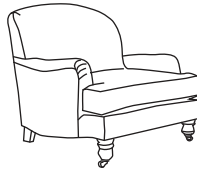

## THE WILLOW

Grand Sofa  
CM W244 D102 H94

Bronze	Silver	Gold	Platinum
€1,795	€2,395	€2,680	€3,075

Three Seater Sofa  
CM W221 D102 H94

Bronze	Silver	Gold	Platinum
€1,725	€2,235	€2,475	€2,910

Two Seater Sofa  
CM W193 D102 H94

Bronze	Silver	Gold	Platinum
€1,665	€2,060	€2,340	€2,740

Love Seat  
CM W126 D102 H94

Bronze	Silver	Gold	Platinum
€1460	€1,720	€1,945	€2,235

Armchair  
CM W89 D99 H92

Bronze	Silver	Gold	Platinum
€1,145	€1,520	€1,690	€1,890

Our sofas and chairs carry a 20-year frame guarantee. You choose your preferred fabric, leg and finish. "Medium" seat density is standard across the range. Soft and firm seat options are available also. A feather-quilted seat option is available at an additional cost. Armcaps and throws and come at an additional cost. Complimentary scatter cushions come as per sketches shown. All pieces are handmade and sizes may vary by approximately 2-4cm. Ensure access to your room is confirmed for seamless delivery. Pricing subject to change.