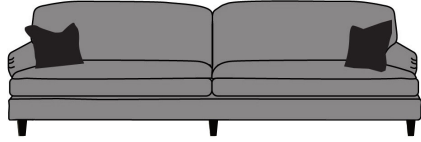

WILLOW SOFA

WILLOW CHAIR

GRAND

3 SEATER SOFA

2 SEATER SOFA

INCHES W 96 D 40 H 37  
 CM W 244 D 102 H 94

BRONZE FABRIC	SILVER FABRIC	GOLD FABRIC	PLATINUM FABRIC
€1,795	€2,395	€2,680	€3,075

INCHES W 86 D 40 H 37  
 CM W 221 D 102 H 94

BRONZE FABRIC	SILVER FABRIC	GOLD FABRIC	PLATINUM FABRIC
€1,725	€2,235	€2,475	€2,910

INCHES W 76 D 40 H 37  
 CM W 193 D 102 H 94

BRONZE FABRIC	SILVER FABRIC	GOLD FABRIC	PLATINUM FABRIC
€1,665	€2,060	€2,340	€2,740

LOVE SEAT SOFA

CHAIR

COSTA FOOTSTOOL

INCHES W 50 D 40 H 37  
 CM W 126 D 102 H 94

BRONZE FABRIC	SILVER FABRIC	GOLD FABRIC	PLATINUM FABRIC
€1,460	€1,720	€1,945	€2,235

INCHES W 35 D 39 H 36  
 CM W 89 D 99 H 92