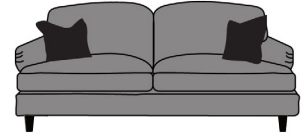

WILLOW SOFA

WILLOW CHAIR

GRAND

3 SEATER SOFA

2 SEATER SOFA

INCHES W 96 D 40 H 37  
 CM W 244 D 102 H 94

BRONZE FABRIC	SILVER FABRIC	GOLD FABRIC	PLATINUM FABRIC
€1,795	€2,395	€2,680	€3,075

INCHES W 86 D 40 H 37  
 CM W 221 D 102 H 94

BRONZE FABRIC	SILVER FABRIC	GOLD FABRIC	PLATINUM FABRIC
€1,725	€2,235	€2,475	€2,910

INCHES W 76 D 40 H 37  
 CM W 193 D 102 H 94

BRONZE FABRIC	SILVER FABRIC	GOLD FABRIC	PLATINUM FABRIC
€1,665	€2,060	€2,340	€2,740

LOVE SEAT SOFA

CHAIR

COSTA FOOTSTOOL

INCHES W 50 D 40 H 37  
 CM W 126 D 102 H 94

BRONZE FABRIC	SILVER FABRIC	GOLD FABRIC	PLATINUM FABRIC
€1,460	€1,720	€1,945	€2,235

INCHES W 35 D 39 H 36  
 CM W 89 D 99 H 92