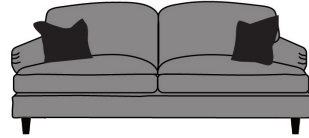

WILLOW SOFA

WILLOW CHAIR

GRAND

3 SEATER SOFA

2 SEATER SOFA

INCHES W 96 D 40 H 37  
 CM W 244 D 102 H 94

BRONZE FABRIC	SILVER FABRIC	GOLD FABRIC	PLATINUM FABRIC
€1,795	€2,395	€2,680	€3,075

INCHES W 86 D 40 H 37  
 CM W 221 D 102 H 94

BRONZE FABRIC	SILVER FABRIC	GOLD FABRIC	PLATINUM FABRIC
€1,725	€2,235	€2,475	€2,910

INCHES W 76 D 40 H 37  
 CM W 193 D 102 H 94

BRONZE FABRIC	SILVER FABRIC	GOLD FABRIC	PLATINUM FABRIC
€1,665	€2,060	€2,340	€2,740

LOVE SEAT SOFA

CHAIR

COSTA FOOTSTOOL

INCHES W 50 D 40 H 37  
 CM W 126 D 102 H 94

BRONZE FABRIC	SILVER FABRIC	GOLD FABRIC	PLATINUM FABRIC
€1,460	€1,720	€1,945	€2,235

INCHES W 35 D 39 H 36  
 CM W 89 D 99 H 92