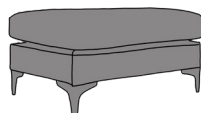

BRONZE FABRIC	SILVER FABRIC	GOLD FABRIC	PLATINUM FABRIC
€1,630	€2,150	€2,320	€2,540

INCHES W 57 D 39 H 33  
CM W 159 D 100 H 84

BRONZE FABRIC	SILVER FABRIC	GOLD FABRIC	PLATINUM FABRIC
€1,510	€1,830	€1,980	€2,175

LOVE SEAT SOFA

CHAIR

MARCO FOOTSTOOL

AVAILABLE WITH STORAGE . €150 EXTRA

INCHES W 44 D 39 H 33  
CM W 112 D 100 H 84

BRONZE FABRIC	SILVER FABRIC	GOLD FABRIC	PLATINUM FABRIC
€1,200	€1,575	€1,715	€1,875

INCHES W 31 D 39 H 33  
CM W 80 D 100 H 84

BRONZE FABRIC	SILVER FABRIC	GOLD FABRIC	PLATINUM FABRIC
€1,110	€1,345	€1,490	€1,620

INCHES W 26 D 26 H 18  
CM W 67 D 67 H 46

BRONZE FABRIC	SILVER FABRIC	GOLD FABRIC	PLATINUM FABRIC
€380	€455	€505	€595

MARCO ISLAND