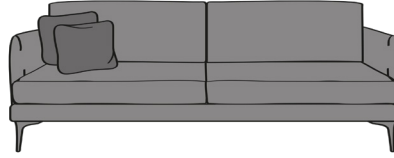

# F|F

FINLINE  
FURNITURE

# MARCO

057 8626219 LAOIS

01 4501122 DUBLIN

021 4360005 CORK

091 705669 GALWAY

info@finlinefurniture.ie

MARCO GRAND SOFA

MARCO CHAIR

GRAND

3 SEATER SOFA

2 SEATER SOFA

INCHES W 108 D 39 H 33  
CM W 276 D 100 H 84

BRONZE FABRIC	SILVER FABRIC	GOLD FABRIC	PLATINUM FABRIC
€1,840	€2,470	€2,670	€2,920

INCHES W 82 D 39 H 33  
CM W 210 D 100 H 84

BRONZE FABRIC	SILVER FABRIC	GOLD FABRIC	PLATINUM FABRIC
€1,630	€2,150	€2,320	€2,540

INCHES W 57 D 39 H 33  
CM W 159 D 100 H 84

BRONZE FABRIC	SILVER FABRIC	GOLD FABRIC	PLATINUM FABRIC
€1,510	€1,830	€1,980	€2,175