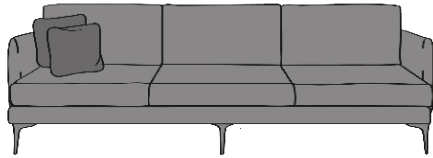

# F|F

FINLINE  
FURNITURE

# MARCO

057 8626219 LAOIS

01 4501122 DUBLIN

021 4360005 CORK

091 705669 GALWAY

info@finlinefurniture.ie

MARCO GRAND SOFA

MARCO CHAIR

GRAND

3 SEATER SOFA

2 SEATER SOFA

INCHES W 108 D 39 H 33  
CM W 276 D 100 H 84

BRONZE FABRIC	SILVER FABRIC	GOLD FABRIC	PLATINUM FABRIC
€1,840	€2,470	€2,670	€2,920

INCHES W 82 D 39 H 33  
CM W 210 D 100 H 84

BRONZE FABRIC	SILVER FABRIC	GOLD FABRIC	PLATINUM FABRIC
€1,630	€2,150	€2,320	€2,540

INCHES W 57 D 39 H 33  
CM W 159 D 100 H 84

BRONZE FABRIC	SILVER FABRIC	GOLD FABRIC	PLATINUM FABRIC
€1,510	€1,830	€1,980	€2,175