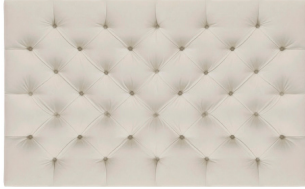

F|F

FINLINE
FURNITURE

HEADBOARDS

WE CAN MAKE TO ANY SIZE IN ANY FABRIC

057 8626219 LAOIS

01 4501122 DUBLIN

021 4360005 CORK

091 705669 GALWAY

info@finlinefurniture.ie

DEEP BUTTON

	BRONZE FABRIC	SILVER FABRIC	GOLD FABRIC	PLATINUM FABRIC
3FT	€710	€810	€870	€990
4FT / 4FT 6	€910	€1040	€1,110	€1,265
5FT	€955	€1,100	€1,175	€1,335
6FT	€980	€1,135	€1,220	€1,380

FLORIDA

	BRONZE FABRIC	SILVER FABRIC	GOLD FABRIC	PLATINUM FABRIC
3FT	€640	€740	€795	€920
4FT / 4FT 6	€835	€935	€1040	€1140
5FT	€880	€965	€1,050	€1,160
6FT	€920	€1,000	€1,100	€1,235

CAMILLA

	BRONZE FABRIC	SILVER FABRIC	GOLD FABRIC	PLATINUM FABRIC
3FT	N/A	N/A	N/A	N/A
4FT / 4FT 6	€440	€510	€550	€630
5FT	€470	€535	€630	€695
6FT	€500	€580	€655	€765