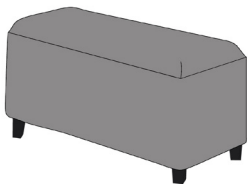

HARPER MEASUREMENTS CM

SMALL	W 76	D 43	H 50
MEDIUM	W 137	D 43	H 50
LARGE	W 168	D 43	H 50

HARPER STOOL

	BRONZE FABRIC	SILVER FABRIC	GOLD FABRIC	PLATINUM FABRIC
SMALL	€460	€650	€805	€895
MEDIUM	€485	€680	€840	€940
LARGE	€505	€710	€875	€980

HARPER STOOL WITH STORAGE

	BRONZE FABRIC	SILVER FABRIC	GOLD FABRIC	PLATINUM FABRIC
SMALL	€630	€820	€975	€1065
MEDIUM	€655	€850	€1010	€1090
LARGE	€675	€880	€1045	€1150

HARPER STOOL DEEP BUTTONED

	BRONZE FABRIC	SILVER FABRIC	GOLD FABRIC	PLATINUM FABRIC
SMALL	€630	€820	€975	€1065
MEDIUM	€655	€850	€1010	€1090
LARGE	€675	€880	€1045	€1150

HARPER STOOL DEEP BUTTONED WITH STORAGE

	BRONZE FABRIC	SILVER FABRIC	GOLD FABRIC	PLATINUM FABRIC
SMALL	€800	€990	€1145	€1235
MEDIUM	€825	€1020	€1180	€1260
LARGE	€845	€1050	€1215	€1320

20 YEAR FRAME GUARANTEE