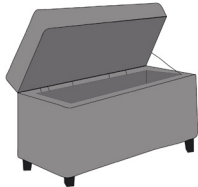

HARPER MEASUREMENTS CM

SMALL	W 76	D 43	H 50
MEDIUM	W 137	D 43	H 50
LARGE	W 168	D 43	H 50

HARPER STOOL

	BRONZE FABRIC	SILVER FABRIC	GOLD FABRIC	PLATINUM FABRIC
SMALL	€460	€650	€805	€895
MEDIUM	€485	€680	€840	€940
LARGE	€505	€710	€875	€980

HARPER STOOL WITH STORAGE

	BRONZE FABRIC	SILVER FABRIC	GOLD FABRIC	PLATINUM FABRIC
SMALL	€630	€820	€975	€1065
MEDIUM	€655	€850	€1010	€1090
LARGE	€675	€880	€1045	€1150

HARPER STOOL DEEP BUTTONED

	BRONZE FABRIC	SILVER FABRIC	GOLD FABRIC	PLATINUM FABRIC
SMALL	€630	€820	€975	€1065
MEDIUM	€655	€850	€1010	€1090
LARGE	€675	€880	€1045	€1150

HARPER STOOL DEEP BUTTONED WITH STORAGE

	BRONZE FABRIC	SILVER FABRIC	GOLD FABRIC	PLATINUM FABRIC
SMALL	€800	€990	€1145	€1235
MEDIUM	€825	€1020	€1180	€1260
LARGE	€845	€1050	€1215	€1320

20 YEAR FRAME GUARANTEE