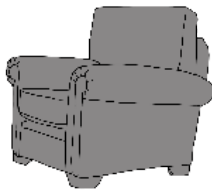

F|F

FINLINE
FURNITURE

IMPERIAL

057 8626219 LAOIS

01 4501122 DUBLIN

021 4360005 CORK

091 705669 GALWAY

info@finlinefurniture.ie

INCHES W 80 D 40 H 37
CM W 207 D 102 H 94

INCHES W 70 D 40 H 37
CM W 180 D 102 H 94

INCHES W 55 D 40 H 37
CM W 140 D 102 H 94

BRONZE FABRIC	SILVER FABRIC	GOLD FABRIC	PLATINUM FABRIC
€1,710	€2,195	€2,450	€2,785

BRONZE FABRIC	SILVER FABRIC	GOLD FABRIC	PLATINUM FABRIC
€1,650	€2,050	€2,315	€2,575

BRONZE FABRIC	SILVER FABRIC	GOLD FABRIC	PLATINUM FABRIC
€1,330	€1,665	€1,855	€2,115

CHAIR

AVAILABLE WITH STORAGE . €150 EXTRA

INCHES W 39 D 40 H 37
CM W 100 D 102 H 94

INCHES W 28 D 22 H 15
CM W 72 D 56 H 38

BRONZE FABRIC	SILVER FABRIC	GOLD FABRIC	PLATINUM FABRIC
€1,050	€1,330	€1,605	€1,865

BRONZE FABRIC	SILVER FABRIC	GOLD FABRIC	PLATINUM FABRIC
€350	€395	€450	€505

ARM CAPS/THROWS

BRONZE	SILVER	GOLD	PLATINUM
€55	€75	€90	€100

20 YEAR FRAME GUARANTEE

2 (17") COMPLIMENTARY FEATHER FILLED SCATTER CUSHIONS IN SAME FABRIC AS SOFA

MEDIUM SEAT DENSITY COMES AS STANDARD, A SOFT OR FIRM SEAT OPTION ALSO AVAILABLE UPON REQUEST

SOFA AS STANDARD COMES SELF PIPED

LEG OPTIONS: LIGHT OR DARK FINISH

BACK CUSHIONS CAN BE RAISED OR REDUCED (ADDITIONAL COST)

LENGTH OF EACH PIECE CAN BE ALTERED TO SUIT YOUR SPACE (ADDITIONAL COST)

FEATHER QUILTED SEAT OPTION AVAILABLE (ADDITIONAL COST)

ALL SOFAS & CHAIRS ARE HANDCRAFTED IN OUR FACTORY IN EMO, CO LAOIS. SIZES MAY VARY BY 2-4CM DUE TO THE HANDCRAFTED NATURE OF CONSTRUCTION. PLEASE CHECK ACCESS TO YOUR ROOM TO ENSURE THE SOFA/CHAIR FITS WHEN BEING DELIVERED. PRICES MAY BE SUBJECT TO CHANGE