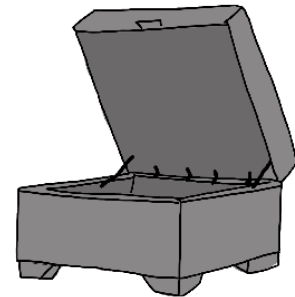

info@finlinefurniture.ie

IMPERIAL FOOTSTOOL

INCHES W 28 D 22 H 15

CM W 72 D 56 H 38

IMPERIAL FOOTSTOOL

INCHES W 25.5 D 28.5 H 18

CM W 65 D 71 H 45

BRONZE FABRIC	SILVER FABRIC	GOLD FABRIC	PLATINUM FABRIC
€350	€395	€450	€505

IMPERIAL STORAGE FOOTSTOOL

INCHES W 25.5 D 28.5 H 18

CM W 65 D 71 H 45

BRONZE FABRIC	SILVER FABRIC	GOLD FABRIC	PLATINUM FABRIC
€500	€545	€600	€655

20 YEAR FRAME GUARANTEE

LEG OPTIONS: LIGHT OR DARK FINISH

FOOTSTOOL AS STANDARD COMES SELF PIPED