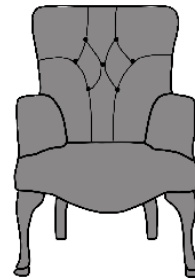

# F|F

FINLINE  
FURNITURE

# AISSLING

057 8626219 LAOIS

01 4501122 DUBLIN

021 4360005 CORK

091 705669 GALWAY

info@finlinefurniture.ie

PLAIN BACK

<b>INCHES</b>	W 25	D 34	H 36
<b>CM</b>	W 64	D 87	H 91

BRONZE FABRIC	SILVER FABRIC	GOLD FABRIC	PLATINUM FABRIC
€780	€850	€955	€1120

BUTTON BACK

<b>INCHES</b>	W 25	D 34	H 36
<b>CM</b>	W 64	D 87	H 91

BRONZE FABRIC	SILVER FABRIC	GOLD FABRIC	PLATINUM FABRIC
€980	€1,050	€1,155	€1,320