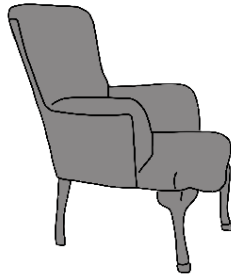

# F|F

FINLINE  
FURNITURE

# AISSLING

057 8626219 LAOIS

01 4501122 DUBLIN

021 4360005 CORK

091 705669 GALWAY

info@finlinefurniture.ie

PLAIN BACK

<b>INCHES</b>	W 25	D 34	H 36
<b>CM</b>	W 64	D 87	H 91

BRONZE FABRIC	SILVER FABRIC	GOLD FABRIC	PLATINUM FABRIC
€780	€850	€955	€1120

BUTTON BACK

<b>INCHES</b>	W 25	D 34	H 36
<b>CM</b>	W 64	D 87	H 91

BRONZE FABRIC	SILVER FABRIC	GOLD FABRIC	PLATINUM FABRIC
€980	€1,050	€1,155	€1,320