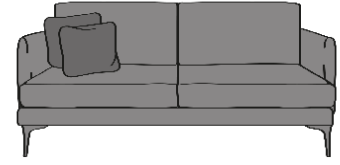

MARCO GRAND SOFA

MARCO CHAIR

GRAND

3 SEATER SOFA

2 SEATER SOFA

INCHES W 108 D 39 H 33
CM W 277 D 100 H 85

BRONZE FABRIC	SILVER FABRIC	GOLD FABRIC	PLATINUM FABRIC
€1,840	€2,470	€2,670	€2,920

INCHES W 83 D 39 H 33
CM W 212 D 100 H 85

BRONZE FABRIC	SILVER FABRIC	GOLD FABRIC	PLATINUM FABRIC
€1,630	€2,150	€2,320	€2,540

INCHES W 57 D 39 H 33
CM W 146 D 100 H 85

BRONZE FABRIC	SILVER FABRIC	GOLD FABRIC	PLATINUM FABRIC
€1,510	€1,830	€1,980	€2,175

LOVE SEAT SOFA

CHAIR

MARCO FOOTSTOOL

AVAILABLE WITH STORAGE . €150 EXTRA

INCHES W 44 D 39 H 33
CM W 113 D 100 H 85

BRONZE FABRIC	SILVER FABRIC	GOLD FABRIC	PLATINUM FABRIC
€1,200	€1,575	€1,715	€1,875

INCHES W 31 D 39 H 33
CM W 80 D 100 H 85