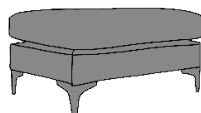

BRONZE FABRIC	SILVER FABRIC	GOLD FABRIC	PLATINUM FABRIC
€1,630	€2,150	€2,320	€2,540

INCHES W 57 D 39 H 33
CM W 146 D 100 H 85

BRONZE FABRIC	SILVER FABRIC	GOLD FABRIC	PLATINUM FABRIC
€1,510	€1,830	€1,980	€2,175

LOVE SEAT SOFA

CHAIR

MARCO FOOTSTOOL

AVAILABLE WITH STORAGE . €150 EXTRA

INCHES W 44 D 39 H 33
CM W 113 D 100 H 85

BRONZE FABRIC	SILVER FABRIC	GOLD FABRIC	PLATINUM FABRIC
€1,200	€1,575	€1,715	€1,875

INCHES W 31 D 39 H 33
CM W 80 D 100 H 85

BRONZE FABRIC	SILVER FABRIC	GOLD FABRIC	PLATINUM FABRIC
€1,110	€1,345	€1,490	€1,620

INCHES W 26 D 26 H 18
CM W 67 D 67 H 46

BRONZE FABRIC	SILVER FABRIC	GOLD FABRIC	PLATINUM FABRIC
€380	€455	€505	€595

MARCO ISLAND