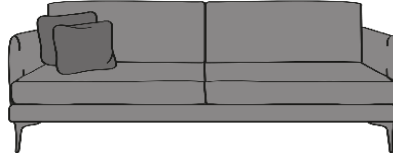

MARCO GRAND SOFA

MARCO CHAIR

GRAND

3 SEATER SOFA

2 SEATER SOFA

INCHES W 108 D 39 H 33
CM W 277 D 100 H 85

BRONZE FABRIC	SILVER FABRIC	GOLD FABRIC	PLATINUM FABRIC
€1,840	€2,470	€2,670	€2,920

INCHES W 83 D 39 H 33
CM W 212 D 100 H 85

BRONZE FABRIC	SILVER FABRIC	GOLD FABRIC	PLATINUM FABRIC
€1,630	€2,150	€2,320	€2,540

INCHES W 57 D 39 H 33
CM W 146 D 100 H 85

BRONZE FABRIC	SILVER FABRIC	GOLD FABRIC	PLATINUM FABRIC
€1,510	€1,830	€1,980	€2,175