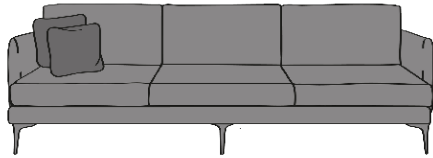

F|F

FINLINE FURNITURE

MARCO

057 8626219 LAOIS

01 4501122 DUBLIN

021 4360005 CORK

091 705669 GALWAY

info@finlinefurniture.ie

MARCO GRAND SOFA

MARCO CHAIR

GRAND

3 SEATER SOFA

2 SEATER SOFA

INCHES W 108 D 39 H 33
CM W 277 D 100 H 85

BRONZE FABRIC	SILVER FABRIC	GOLD FABRIC	PLATINUM FABRIC
€1,840	€2,470	€2,670	€2,920

INCHES W 83 D 39 H 33
CM W 212 D 100 H 85

BRONZE FABRIC	SILVER FABRIC	GOLD FABRIC	PLATINUM FABRIC
€1,630	€2,150	€2,320	€2,540

INCHES W 57 D 39 H 33
CM W 146 D 100 H 85

BRONZE FABRIC	SILVER FABRIC	GOLD FABRIC	PLATINUM FABRIC
€1,510	€1,830	€1,980	€2,175

1092023

20 YEAR FRAME GUARANTEE

2 (17") COMPLIMENTARY FEATHER FILLED SCATTER CUSHIONS IN SAME FABRIC AS SOFA

MEDIUM SEAT DENSITY COMES AS STANDARD, A SOFT OR FIRM OPTION ALSO AVAILABLE UPON REQUEST

SOFA AS STANDARD COMES SELF SEAMED