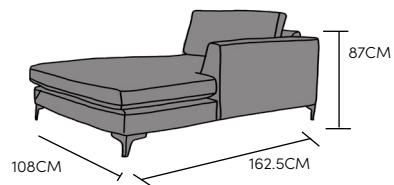

2 SEATER 1 ARM LHF OR RHF

INCHES W 53 D 39 H 35  
CM W 136 D 100 H 87

LOMOND	ORGIN	MUSTANG	CHELSEA /CAPRI
€1,915	€1,915	€2,050	€2,095

3 SEATER 1 ARM LHF OR RHF

INCHES W 75 D 39 H 35  
CM W 191 D 100 H 87

LOMOND	ORGIN	MUSTANG	CHELSEA /CAPRI
€2,550	€2,550	€2,935	€2,935

3 SEATER LOUNGER LHF OR RHF

INCHES W 64 D 42 H 35  
CM W 162 D 108 H 87

LOMOND	ORGIN	MUSTANG	CHELSEA /CAPRI
€2,310	€2,310	€2,730	€2,730

2 SEATER LOUNGER LHF OR RHF

INCHES W 64 D 31 H 35  
CM W 162 D 80 H 87