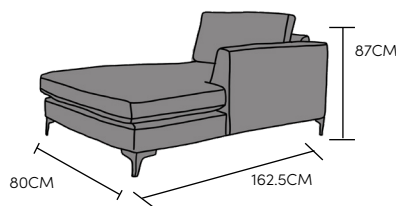

2 SEATER 1 ARM LHF OR RHF

INCHES W 53 D 39 H 35  
CM W 136 D 100 H 87

LOMOND	ORGIN	MUSTANG	CHELSEA /CAPRI
€1,915	€1,915	€2,050	€2,095

3 SEATER 1 ARM LHF OR RHF

INCHES W 75 D 39 H 35  
CM W 191 D 100 H 87

LOMOND	ORGIN	MUSTANG	CHELSEA /CAPRI
€2,550	€2,550	€2,935	€2,935

3 SEATER LOUNGER LHF OR RHF

INCHES W 64 D 42 H 35  
CM W 162 D 108 H 87

LOMOND	ORGIN	MUSTANG	CHELSEA /CAPRI
€2,310	€2,310	€2,730	€2,730

2 SEATER LOUNGER LHF OR RHF

INCHES W 64 D 31 H 35  
CM W 162 D 80 H 87