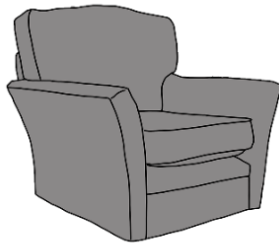

# F|F

FINLINE  
FURNITURE

# OTHELLO

OTHELLO SWIVEL CHAIR

057 8626219 LAOIS

01 4501122 DUBLIN

021 4360005 CORK

091 705669 GALWAY

info@finlinefurniture.ie

OTHELLO SWIVEL CHAIR

INCHES	W 37	D 37	H 40
CM	W 94	D 94	H 101

BRONZE FABRIC	SILVER FABRIC	GOLD FABRIC	PLATINUM FABRIC
€1,200	€1,425	€1,615	€1,930

OPEN UP YOUR CAMERA APP

SCAN ME

#### ARM THROWS

BRONZE	SILVER	GOLD	PLATINUM
€55	€75	€90	€100

1092023

**20 YEAR FRAME GUARANTEE**

**MEDIUM SEAT DENSITY COMES AS STANDARD, A SOFT OR FIRM SEAT OPTION ALSO AVAILABLE UPON REQUEST**

**CHAIR AS STANDARD COMES SELF PIPED**