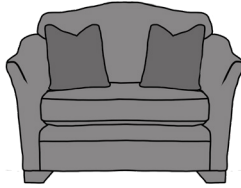

OTHELLO 3 SEATER SOFA

OTHELLO SWIVEL CHAIR

GRAND SOFA

3 SEATER SOFA

2 SEATER SOFA

INCHES W 100 D 41 H 40
CM W 253 D 105 H 103

INCHES W 90 D 41 H 40
CM W 228 D 105 H 103

INCHES W 80 D 41 H 40
CM W 202 D 105 H 103

BRONZE FABRIC	SILVER FABRIC	GOLD FABRIC	PLATINUM FABRIC
€2,150	€2,590	€3,215	€3,695

BRONZE FABRIC	SILVER FABRIC	GOLD FABRIC	PLATINUM FABRIC
€1,870	€2,250	€2,695	€3,195

BRONZE FABRIC	SILVER FABRIC	GOLD FABRIC	PLATINUM FABRIC
€1,780	€2,185	€2,515	€2,995

LOVE SEAT SOFA

CHAIR

SWIVEL OPTION AVAILABLE - €100 EXTRA

OTHELLO FOOTSTOOL

AVAILABLE WITH STORAGE . €150 EXTRA

INCHES W 53 D 41 H 40
CM W 135 D 105 H 103

INCHES W 37 D 37 H 40
CM W 94 D 94 H 101

INCHES W 28 D 22 H 15
CM W 72 D 56 H 40