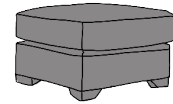

OTHELLO 3 SEATER SOFA

OTHELLO SWIVEL CHAIR

GRAND SOFA

3 SEATER SOFA

2 SEATER SOFA

INCHES W 100 D 41 H 40
CM W 253 D 105 H 103

INCHES W 90 D 41 H 40
CM W 228 D 105 H 103

INCHES W 80 D 41 H 40
CM W 202 D 105 H 103

BRONZE FABRIC	SILVER FABRIC	GOLD FABRIC	PLATINUM FABRIC
€2,150	€2,590	€3,215	€3,695

BRONZE FABRIC	SILVER FABRIC	GOLD FABRIC	PLATINUM FABRIC
€1,870	€2,250	€2,695	€3,195

BRONZE FABRIC	SILVER FABRIC	GOLD FABRIC	PLATINUM FABRIC
€1,780	€2,185	€2,515	€2,995

LOVE SEAT SOFA

CHAIR

SWIVEL OPTION AVAILABLE - €100 EXTRA

OTHELLO FOOTSTOOL

AVAILABLE WITH STORAGE . €150 EXTRA

INCHES W 53 D 41 H 40
CM W 135 D 105 H 103

INCHES W 37 D 37 H 40
CM W 94 D 94 H 101

INCHES W 28 D 22 H 15
CM W 72 D 56 H 40