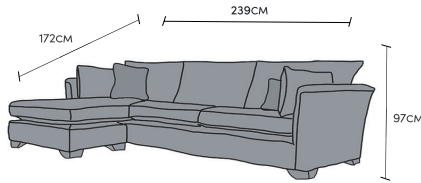

MEDIUM SEAT DENSITY COMES AS STANDARD, A SOFT OR FIRM SEAT OPTION ALSO AVAILABLE UPON REQUEST

SOFA AS STANDARD COMES SELF PIPED

LEG OPTIONS: LIGHT OR DARK FINISH

BACK CUSHIONS CAN BE RAISED OR REDUCED (ADDITIONAL COST)

LENGTH OF EACH PIECE CAN BE ALTERED TO SUIT YOUR SPACE (ADDITIONAL COST)

FEATHER QUILTED SEAT OPTION AVAILABLE (ADDITIONAL COST)

MONROE 3 SEATER CHAISE END SOFA

GRAND CHAISE END SOFA LHF OR RHF

INCHES W 94 D 42 H 38
 CM W 239 D 107 H 97

BRONZE FABRIC	SILVER FABRIC	GOLD FABRIC	PLATINUM FABRIC
€2,485	€3,000	€3,450	€3,990

3 SEATER CHAISE END SOFA LHF OR RHF

INCHES W 84 D 42 H 38
 CM W 215 D 107 H 97

BRONZE FABRIC	SILVER FABRIC	GOLD FABRIC	PLATINUM FABRIC
€2,360	€2,835	€3,190	€3,805

2 SEATER CHAISE END SOFA LHF OR RHF

INCHES W 74 D 42 H 38
 CM W 189 D 107 H 97

BRONZE FABRIC	SILVER FABRIC	GOLD FABRIC	PLATINUM FABRIC
€2,235	€2,675	€3,130	€3,625

GRAND SOFA

INCHES W 94 D 42 H 38
 CM W 239 D 107 H 97