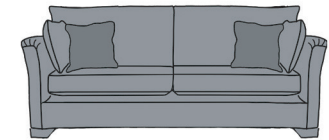

MEDIUM SEAT DENSITY COMES AS STANDARD, A SOFT OR FIRM SEAT OPTION ALSO AVAILABLE UPON REQUEST

SOFA AS STANDARD COMES SELF PIPED

LEG OPTIONS: LIGHT OR DARK FINISH

BACK CUSHIONS CAN BE RAISED OR REDUCED (ADDITIONAL COST)

LENGTH OF EACH PIECE CAN BE ALTERED TO SUIT YOUR SPACE (ADDITIONAL COST)

FEATHER QUILTED SEAT OPTION AVAILABLE (ADDITIONAL COST)

MONROE 3 SEATER CHAISE END SOFA

GRAND CHAISE END SOFA LHF OR RHF

INCHES W 94 D 42 H 38
 CM W 239 D 107 H 97

BRONZE FABRIC	SILVER FABRIC	GOLD FABRIC	PLATINUM FABRIC
€2,485	€3,000	€3,450	€3,990

3 SEATER CHAISE END SOFA LHF OR RHF

INCHES W 84 D 42 H 38
 CM W 215 D 107 H 97

BRONZE FABRIC	SILVER FABRIC	GOLD FABRIC	PLATINUM FABRIC
€2,360	€2,835	€3,190	€3,805

2 SEATER CHAISE END SOFA LHF OR RHF

INCHES W 74 D 42 H 38
 CM W 189 D 107 H 97

BRONZE FABRIC	SILVER FABRIC	GOLD FABRIC	PLATINUM FABRIC
€2,235	€2,675	€3,130	€3,625

GRAND SOFA

INCHES W 94 D 42 H 38
 CM W 239 D 107 H 97