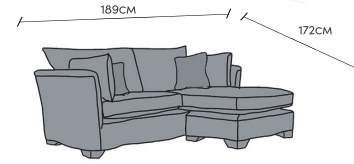

MEDIUM SEAT DENSITY COMES AS STANDARD, A SOFT OR FIRM SEAT OPTION ALSO AVAILABLE UPON REQUEST

SOFA AS STANDARD COMES SELF PIPED

LEG OPTIONS: LIGHT OR DARK FINISH

BACK CUSHIONS CAN BE RAISED OR REDUCED (ADDITIONAL COST)

LENGTH OF EACH PIECE CAN BE ALTERED TO SUIT YOUR SPACE (ADDITIONAL COST)

FEATHER QUILTED SEAT OPTION AVAILABLE (ADDITIONAL COST)

MONROE 3 SEATER CHAISE END SOFA

GRAND CHAISE END SOFA LHF OR RHF

INCHES W 94 D 42 H 38
 CM W 239 D 107 H 97

BRONZE FABRIC	SILVER FABRIC	GOLD FABRIC	PLATINUM FABRIC
€2,485	€3,000	€3,450	€3,990

3 SEATER CHAISE END SOFA LHF OR RHF

INCHES W 84 D 42 H 38
 CM W 215 D 107 H 97

BRONZE FABRIC	SILVER FABRIC	GOLD FABRIC	PLATINUM FABRIC
€2,360	€2,835	€3,190	€3,805

2 SEATER CHAISE END SOFA LHF OR RHF

INCHES W 74 D 42 H 38
 CM W 189 D 107 H 97

BRONZE FABRIC	SILVER FABRIC	GOLD FABRIC	PLATINUM FABRIC
€2,235	€2,675	€3,130	€3,625

GRAND SOFA

INCHES W 94 D 42 H 38
 CM W 239 D 107 H 97