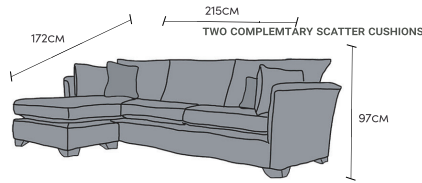

MEDIUM SEAT DENSITY COMES AS STANDARD, A SOFT OR FIRM SEAT OPTION ALSO AVAILABLE UPON REQUEST

SOFA AS STANDARD COMES SELF PIPED

LEG OPTIONS: LIGHT OR DARK FINISH

BACK CUSHIONS CAN BE RAISED OR REDUCED (ADDITIONAL COST)

LENGTH OF EACH PIECE CAN BE ALTERED TO SUIT YOUR SPACE (ADDITIONAL COST)

FEATHER QUILTED SEAT OPTION AVAILABLE (ADDITIONAL COST)

MONROE 3 SEATER CHAISE END SOFA

GRAND CHAISE END SOFA LHF OR RHF

INCHES W 94 D 42 H 38
 CM W 239 D 107 H 97

BRONZE FABRIC	SILVER FABRIC	GOLD FABRIC	PLATINUM FABRIC
€2,485	€3,000	€3,450	€3,990

3 SEATER CHAISE END SOFA LHF OR RHF

INCHES W 84 D 42 H 38
 CM W 215 D 107 H 97

BRONZE FABRIC	SILVER FABRIC	GOLD FABRIC	PLATINUM FABRIC
€2,360	€2,835	€3,190	€3,805

2 SEATER CHAISE END SOFA LHF OR RHF

INCHES W 74 D 42 H 38
 CM W 189 D 107 H 97

BRONZE FABRIC	SILVER FABRIC	GOLD FABRIC	PLATINUM FABRIC
€2,235	€2,675	€3,130	€3,625

GRAND SOFA

INCHES W 94 D 42 H 38
 CM W 239 D 107 H 97