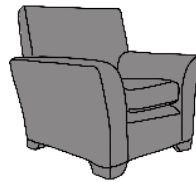

F|F

FINLINE
FURNITURE

MALTON

MALTON 3 SEATER SOFA
TWO COMPLEMENTARY SCATTER CUSHIONS*

057 8626219 LAOIS
01 4501122 DUBLIN
021 4360005 CORK
091 705669 GALWAY

info@finlinefurniture.ie

4 SEATER SOFA

3 SEATER SOFA

2 SEATER SOFA

INCHES W 94 D 36 H 37
CM W 238 D 91 H 95

INCHES W 74 D 36 H 37
CM W 188 D 91 H 95

INCHES W 62 D 36 H 37
CM W 158 D 91 H 95

BRONZE FABRIC	SILVER FABRIC	GOLD FABRIC	PLATINUM FABRIC
€1,210	€1,585	€1,860	€2,220

BRONZE FABRIC	SILVER FABRIC	GOLD FABRIC	PLATINUM FABRIC
€1,050	€1,375	€1,620	€1,930

BRONZE FABRIC	SILVER FABRIC	GOLD FABRIC	PLATINUM FABRIC
€945	€1,265	€1,500	€1,810

CHAIR

CHAIR

IMPERIAL FOOTSTOOL

AVAILABLE WITH STORAGE - €150 EXTRA

INCHES W 53 D 22 H 37
CM W 1350 D 56 H 95

INCHES W 37 D 36 H 37
CM W 94 D 91 H 95

INCHES W 28 D 22 H 15
CM W 72 D 56 H 40

BRONZE FABRIC	SILVER FABRIC	GOLD FABRIC	PLATINUM FABRIC
€980	€1,100	€1,385	€1,570