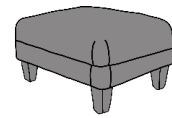

# LOUIS

057 8626219 LAOIS

01 4501122 DUBLIN

021 4360005 CORK

091 705669 GALWAY

info@finlinefurniture.ie

LOUIS 3 SEATER SOFA

GRAND SOFA

**INCHES** W 93 D 39 H 39  
**CM** W 237 D 98 H 100

3 SEATER SOFA

**INCHES** W 83 D 39 H 39  
**CM** W 211 D 98 H 100

2 SEATER SOFA

**INCHES** W 73 D 39 H 39  
**CM** W 186 D 98 H 100

BRONZE FABRIC	SILVER FABRIC	GOLD FABRIC	PLATINUM FABRIC
€1,940	€2,530	€2,820	€3,215

BRONZE FABRIC	SILVER FABRIC	GOLD FABRIC	PLATINUM FABRIC
€1,810	€2,200	€2,460	€2,780

BRONZE FABRIC	SILVER FABRIC	GOLD FABRIC	PLATINUM FABRIC
€1,630	€2,065	€2,325	€2,580

LOVE SEAT SOFA

**INCHES** W 58 D 39 H 39  
**CM** W 147 D 98 H 100

CHAIR

**INCHES** W 40 D 39 H 39  
**CM** W 101 D 98 H 96

COSTA FOOTSTOOL

AVAILABLE WITH STORAGE - €150 EXTRA  
**INCHES** W 28 D 22 H 15  
**CM** W 72 D 56 H 40

BRONZE FABRIC	SILVER FABRIC	GOLD FABRIC	PLATINUM FABRIC
€1,390	€1,755	€2,080	€2,330