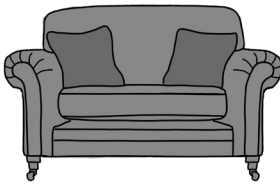

# LOUIS

057 8626219 LAOIS

01 4501122 DUBLIN

021 4360005 CORK

091 705669 GALWAY

info@finlinefurniture.ie

LOUIS 3 SEATER SOFA

GRAND SOFA

**INCHES** W 93 D 39 H 39  
**CM** W 237 D 98 H 100

3 SEATER SOFA

**INCHES** W 83 D 39 H 39  
**CM** W 211 D 98 H 100

2 SEATER SOFA

**INCHES** W 73 D 39 H 39  
**CM** W 186 D 98 H 100

BRONZE FABRIC	SILVER FABRIC	GOLD FABRIC	PLATINUM FABRIC
€1,940	€2,530	€2,820	€3,215

BRONZE FABRIC	SILVER FABRIC	GOLD FABRIC	PLATINUM FABRIC
€1,810	€2,200	€2,460	€2,780

BRONZE FABRIC	SILVER FABRIC	GOLD FABRIC	PLATINUM FABRIC
€1,630	€2,065	€2,325	€2,580

LOVE SEAT SOFA

**INCHES** W 58 D 39 H 39  
**CM** W 147 D 98 H 100