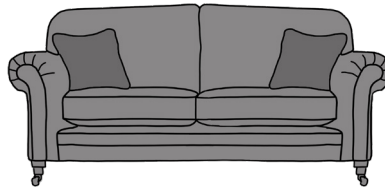

# LOUIS

057 8626219 LAOIS

01 4501122 DUBLIN

021 4360005 CORK

091 705669 GALWAY

info@finlinefurniture.ie

LOUIS 3 SEATER SOFA

GRAND SOFA

**INCHES** W 93 D 39 H 39  
**CM** W 237 D 98 H 100

3 SEATER SOFA

**INCHES** W 83 D 39 H 39  
**CM** W 211 D 98 H 100

2 SEATER SOFA

**INCHES** W 73 D 39 H 39  
**CM** W 186 D 98 H 100

BRONZE FABRIC	SILVER FABRIC	GOLD FABRIC	PLATINUM FABRIC
€1,940	€2,530	€2,820	€3,215

BRONZE FABRIC	SILVER FABRIC	GOLD FABRIC	PLATINUM FABRIC
€1,810	€2,200	€2,460	€2,780

BRONZE FABRIC	SILVER FABRIC	GOLD FABRIC	PLATINUM FABRIC
€1,630	€2,065	€2,325	€2,580

LOVE SEAT SOFA

**INCHES** W 58 D 39 H 39  
**CM** W 147 D 98 H 100