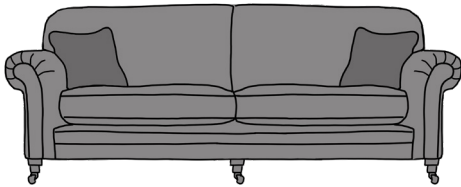

# LOUIS

057 8626219 LAOIS

01 4501122 DUBLIN

021 4360005 CORK

091 705669 GALWAY

info@finlinefurniture.ie

LOUIS 3 SEATER SOFA

GRAND SOFA

**INCHES** W 93 D 39 H 39  
**CM** W 237 D 98 H 100

3 SEATER SOFA

**INCHES** W 83 D 39 H 39  
**CM** W 211 D 98 H 100

2 SEATER SOFA

**INCHES** W 73 D 39 H 39  
**CM** W 186 D 98 H 100

BRONZE FABRIC	SILVER FABRIC	GOLD FABRIC	PLATINUM FABRIC
€1,940	€2,530	€2,820	€3,215

BRONZE FABRIC	SILVER FABRIC	GOLD FABRIC	PLATINUM FABRIC
€1,810	€2,200	€2,460	€2,780

BRONZE FABRIC	SILVER FABRIC	GOLD FABRIC	PLATINUM FABRIC
€1,630	€2,065	€2,325	€2,580

LOVE SEAT SOFA

**INCHES** W 58 D 39 H 39  
**CM** W 147 D 98 H 100