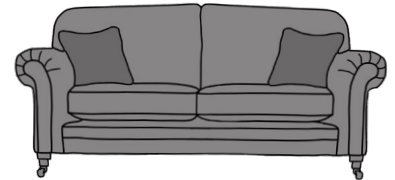

# LOUIS

057 8626219 LAOIS

01 4501122 DUBLIN

021 4360005 CORK

091 705669 GALWAY

info@finlinefurniture.ie

LOUIS 3 SEATER SOFA

GRAND SOFA

**INCHES** W 93 D 39 H 39  
**CM** W 237 D 98 H 100

3 SEATER SOFA

**INCHES** W 83 D 39 H 39  
**CM** W 211 D 98 H 100

2 SEATER SOFA

**INCHES** W 73 D 39 H 39  
**CM** W 186 D 98 H 100

BRONZE FABRIC	SILVER FABRIC	GOLD FABRIC	PLATINUM FABRIC
€1,940	€2,530	€2,820	€3,215

BRONZE FABRIC	SILVER FABRIC	GOLD FABRIC	PLATINUM FABRIC
€1,810	€2,200	€2,460	€2,780

BRONZE FABRIC	SILVER FABRIC	GOLD FABRIC	PLATINUM FABRIC
€1,630	€2,065	€2,325	€2,580

LOVE SEAT SOFA

**INCHES** W 58 D 39 H 39  
**CM** W 147 D 98 H 100