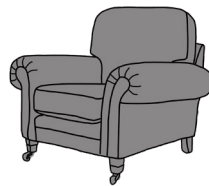

# LOUIS

057 8626219 LAOIS

01 4501122 DUBLIN

021 4360005 CORK

091 705669 GALWAY

info@finlinefurniture.ie

LOUIS 3 SEATER SOFA

GRAND SOFA

**INCHES** W 93 D 39 H 39  
**CM** W 237 D 98 H 100

3 SEATER SOFA

**INCHES** W 83 D 39 H 39  
**CM** W 211 D 98 H 100

2 SEATER SOFA

**INCHES** W 73 D 39 H 39  
**CM** W 186 D 98 H 100

BRONZE FABRIC	SILVER FABRIC	GOLD FABRIC	PLATINUM FABRIC
€1,940	€2,530	€2,820	€3,215

BRONZE FABRIC	SILVER FABRIC	GOLD FABRIC	PLATINUM FABRIC
€1,810	€2,200	€2,460	€2,780

BRONZE FABRIC	SILVER FABRIC	GOLD FABRIC	PLATINUM FABRIC
€1,630	€2,065	€2,325	€2,580

LOVE SEAT SOFA

**INCHES** W 58 D 39 H 39  
**CM** W 147 D 98 H 100