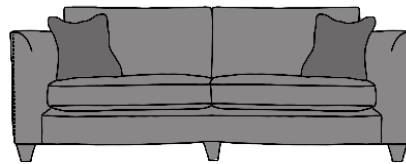

## FINLINE FURNITURE

057 8626219 LAOIS

01 4501122 DUBLIN

021 4360005 CORK

091 705669 GALWAY

info@finlinefurniture.ie

GRANADA GRAND SOFA

GRENOBLE 3 SEATER SOFA

GRAND SOFA

3 SEATER SOFA

2 SEATER SOFA

**INCHES** W 100 D 41 H 37  
**CM** W 253 D 104 H 94

**INCHES** W 90 D 41 H 37  
**CM** W 228 D 104 H 94

**INCHES** W 80 D 41 H 37  
**CM** W 203 D 104 H 94

BRONZE FABRIC	SILVER FABRIC	GOLD FABRIC	PLATINUM FABRIC
€2,255	€2,810	€3,345	€3,775