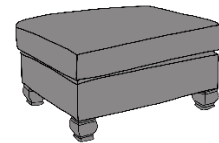

GRAND SOFA

3 SEATER SOFA

2 SEATER SOFA

**INCHES** W 100 D 41 H 37  
**CM** W 253 D 104 H 94

**INCHES** W 90 D 41 H 37  
**CM** W 228 D 104 H 94

**INCHES** W 80 D 41 H 37  
**CM** W 203 D 104 H 94

BRONZE FABRIC	SILVER FABRIC	GOLD FABRIC	PLATINUM FABRIC
€2,255	€2,810	€3,345	€3,775

BRONZE FABRIC	SILVER FABRIC	GOLD FABRIC	PLATINUM FABRIC
€2,045	€2,550	€3,035	€3,430

BRONZE FABRIC	SILVER FABRIC	GOLD FABRIC	PLATINUM FABRIC
€1,915	€2,370	€2,840	€3,285

LOVE SEAT SOFA

CHAIR

GRENOBLE FOOTSTOOL  
AVAILABLE WITH STORAGE . €150 EXTRA

**INCHES** W 55 D 41 H 37  
**CM** W 139 D 104 H 94

**INCHES** W 33 D 41 H 37  
**CM** W 85 D 104 H 94

**INCHES** W 33 D 27 H 18  
**CM** W 84 D 69 H 45

BRONZE FABRIC	SILVER FABRIC	GOLD FABRIC	PLATINUM FABRIC
€1,650	€1,925	€2,435	€2,660