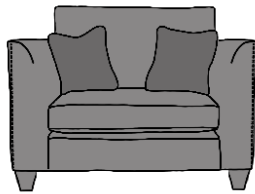

## FINLINE FURNITURE

057 8626219 LAOIS

01 4501122 DUBLIN

021 4360005 CORK

091 705669 GALWAY

info@finlinefurniture.ie

GRANADA GRAND SOFA

GRENOBLE 3 SEATER SOFA

GRAND SOFA

3 SEATER SOFA

2 SEATER SOFA

**INCHES** W 100 D 41 H 37  
**CM** W 253 D 104 H 94

**INCHES** W 90 D 41 H 37  
**CM** W 228 D 104 H 94

**INCHES** W 80 D 41 H 37  
**CM** W 203 D 104 H 94

BRONZE FABRIC	SILVER FABRIC	GOLD FABRIC	PLATINUM FABRIC
€2,255	€2,810	€3,345	€3,775

BRONZE FABRIC	SILVER FABRIC	GOLD FABRIC	PLATINUM FABRIC
€2,045	€2,550	€3,035	€3,430

BRONZE FABRIC	SILVER FABRIC	GOLD FABRIC	PLATINUM FABRIC
€1,915	€2,370	€2,840	€3,285

LOVE SEAT SOFA

CHAIR

GRENOBLE FOOTSTOOL  
AVAILABLE WITH STORAGE . €150 EXTRA