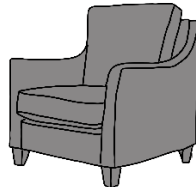

## FINLINE FURNITURE

057 8626219 LAOIS

01 4501122 DUBLIN

021 4360005 CORK

091 705669 GALWAY

info@finlinefurniture.ie

GRANADA GRAND SOFA

GRENOBLE 3 SEATER SOFA

GRAND SOFA

3 SEATER SOFA

2 SEATER SOFA

**INCHES** W 100 D 41 H 37  
**CM** W 253 D 104 H 94

**INCHES** W 90 D 41 H 37  
**CM** W 228 D 104 H 94

**INCHES** W 80 D 41 H 37  
**CM** W 203 D 104 H 94

BRONZE FABRIC	SILVER FABRIC	GOLD FABRIC	PLATINUM FABRIC
€2,255	€2,810	€3,345	€3,775

BRONZE FABRIC	SILVER FABRIC	GOLD FABRIC	PLATINUM FABRIC
€2,045	€2,550	€3,035	€3,430

BRONZE FABRIC	SILVER FABRIC	GOLD FABRIC	PLATINUM FABRIC
€1,915	€2,370	€2,840	€3,285

LOVE SEAT SOFA

CHAIR

GRENOBLE FOOTSTOOL  
AVAILABLE WITH STORAGE . €150 EXTRA