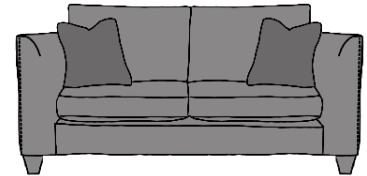

## FINLINE FURNITURE

057 8626219 LAOIS

01 4501122 DUBLIN

021 4360005 CORK

091 705669 GALWAY

info@finlinefurniture.ie

GRANADA GRAND SOFA

GRENOBLE 3 SEATER SOFA

GRAND SOFA

3 SEATER SOFA

2 SEATER SOFA

**INCHES** W 100 D 41 H 37  
**CM** W 253 D 104 H 94

**INCHES** W 90 D 41 H 37  
**CM** W 228 D 104 H 94

**INCHES** W 80 D 41 H 37  
**CM** W 203 D 104 H 94

BRONZE FABRIC	SILVER FABRIC	GOLD FABRIC	PLATINUM FABRIC
€2,255	€2,810	€3,345	€3,775