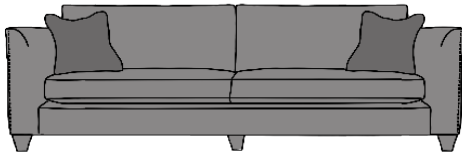

## FINLINE FURNITURE

057 8626219 LAOIS

01 4501122 DUBLIN

021 4360005 CORK

091 705669 GALWAY

info@finlinefurniture.ie

GRANADA GRAND SOFA

GRENOBLE 3 SEATER SOFA

GRAND SOFA

3 SEATER SOFA

2 SEATER SOFA

**INCHES** W 100 D 41 H 37  
**CM** W 253 D 104 H 94

**INCHES** W 90 D 41 H 37  
**CM** W 228 D 104 H 94

**INCHES** W 80 D 41 H 37  
**CM** W 203 D 104 H 94

BRONZE FABRIC	SILVER FABRIC	GOLD FABRIC	PLATINUM FABRIC
€2,255	€2,810	€3,345	€3,775