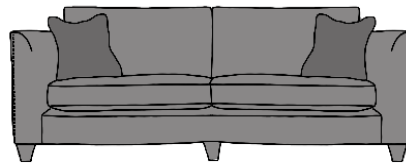

F | F

GRANADA & GRENOBLE

FINLINE FURNITURE

057 8626219 LAOIS

01 4501122 DUBLIN

021 4360005 CORK

091 705669 GALWAY

info@finlinefurniture.ie

GRANADA GRAND SOFA

GRENOBLE 3 SEATER SOFA

GRAND SOFA

3 SEATER SOFA

2 SEATER SOFA

INCHES W 100 D 41 H 37
CM W 253 D 104 H 94

INCHES W 90 D 41 H 37
CM W 228 D 104 H 94

INCHES W 80 D 41 H 37
CM W 203 D 104 H 94

MEDIUM SEAT DENSITY COMES AS STANDARD, A SOFT OR FIRM SEAT OPTION ALSO AVAILABLE UPON REQUEST

SOFA AS STANDARD COMES SELF PIPED

LEG OPTIONS: LIGHT OR DARK FINISH

BACK CUSHIONS CAN BE RAISED OR REDUCED (ADDITIONAL COST)