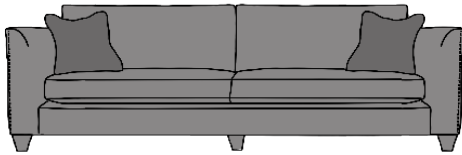

F | F

GRANADA & GRENOBLE

FINLINE FURNITURE

057 8626219 LAOIS

01 4501122 DUBLIN

021 4360005 CORK

091 705669 GALWAY

info@finlinefurniture.ie

GRANADA GRAND SOFA

GRENOBLE 3 SEATER SOFA

GRAND SOFA

3 SEATER SOFA

2 SEATER SOFA

INCHES W 100 D 41 H 37
CM W 253 D 104 H 94

INCHES W 90 D 41 H 37
CM W 228 D 104 H 94

INCHES W 80 D 41 H 37
CM W 203 D 104 H 94

MEDIUM SEAT DENSITY COMES AS STANDARD, A SOFT OR FIRM SEAT OPTION ALSO AVAILABLE UPON REQUEST

SOFA AS STANDARD COMES SELF PIPED

LEG OPTIONS: LIGHT OR DARK FINISH

BACK CUSHIONS CAN BE RAISED OR REDUCED (ADDITIONAL COST)