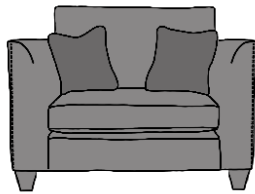

F | F

GRANADA & GRENOBLE

FINLINE FURNITURE

057 8626219 LAOIS

01 4501122 DUBLIN

021 4360005 CORK

091 705669 GALWAY

info@finlinefurniture.ie

GRANADA GRAND SOFA

GRENOBLE 3 SEATER SOFA

GRAND SOFA

3 SEATER SOFA

2 SEATER SOFA

INCHES W 100 D 41 H 37
CM W 253 D 104 H 94

INCHES W 90 D 41 H 37
CM W 228 D 104 H 94

INCHES W 80 D 41 H 37
CM W 203 D 104 H 94

BRONZE FABRIC	SILVER FABRIC	GOLD FABRIC	PLATINUM FABRIC
€2,255	€2,810	€3,345	€3,775

BRONZE FABRIC	SILVER FABRIC	GOLD FABRIC	PLATINUM FABRIC
€2,045	€2,550	€3,035	€3,430

BRONZE FABRIC	SILVER FABRIC	GOLD FABRIC	PLATINUM FABRIC
€1,915	€2,370	€2,840	€3,285

LOVE SEAT SOFA

CHAIR

GRENOBLE FOOTSTOOL

AVAILABLE WITH STORAGE . €150 EXTRA

INCHES W 55 D 41 H 37
CM W 139 D 104 H 94

INCHES W 33 D 41 H 37
CM W 85 D 104 H 94

INCHES W 27 D 33 H 18
CM W 69 D 84 H 45

BRONZE FABRIC	SILVER FABRIC	GOLD FABRIC	PLATINUM FABRIC
€1,650	€1,925	€2,435	€2,660