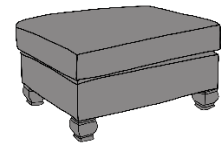

GRANADA GRAND SOFA

GRENOBLE 3 SEATER SOFA

GRAND SOFA

3 SEATER SOFA

2 SEATER SOFA

INCHES W 100 D 41 H 37
CM W 253 D 104 H 94

INCHES W 90 D 41 H 37
CM W 228 D 104 H 94

INCHES W 80 D 41 H 37
CM W 203 D 104 H 94

LOVE SEAT SOFA

CHAIR

GRENOBLE FOOTSTOOL

AVAILABLE WITH STORAGE . €150 EXTRA

INCHES W 55 D 41 H 37
CM W 139 D 104 H 94

INCHES W 33 D 41 H 37
CM W 85 D 104 H 94

INCHES W 27 D 33 H 18
CM W 69 D 84 H 45

BRONZE FABRIC	SILVER FABRIC	GOLD FABRIC	PLATINUM FABRIC
€1,650	€1,925	€2,435	€2,660