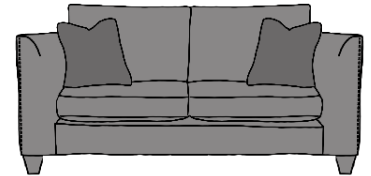

GRANADA GRAND SOFA

GRENOBLE 3 SEATER SOFA

GRAND SOFA

3 SEATER SOFA

2 SEATER SOFA

INCHES W 100 D 41 H 37
CM W 253 D 104 H 94

INCHES W 90 D 41 H 37
CM W 228 D 104 H 94

INCHES W 80 D 41 H 37
CM W 203 D 104 H 94

BRONZE FABRIC	SILVER FABRIC	GOLD FABRIC	PLATINUM FABRIC
€2,255	€2,810	€3,345	€3,775

BRONZE FABRIC	SILVER FABRIC	GOLD FABRIC	PLATINUM FABRIC
€2,045	€2,550	€3,035	€3,430

BRONZE FABRIC	SILVER FABRIC	GOLD FABRIC	PLATINUM FABRIC
€1,915	€2,370	€2,840	€3,285

LOVE SEAT SOFA

CHAIR

GRENOBLE FOOTSTOOL

AVAILABLE WITH STORAGE . €150 EXTRA

INCHES W 55 D 41 H 37
CM W 139 D 104 H 94

INCHES W 33 D 41 H 37
CM W 85 D 104 H 94

INCHES W 27 D 33 H 18
CM W 69 D 84 H 45

BRONZE FABRIC	SILVER FABRIC	GOLD FABRIC	PLATINUM FABRIC
€1,650	€1,925	€2,435	€2,660

MEDIUM SEAT DENSITY COMES AS STANDARD, A SOFT OR FIRM SEAT OPTION ALSO AVAILABLE UPON REQUEST

SOFA AS STANDARD COMES SELF PIPED

LEG OPTIONS: LIGHT OR DARK FINISH

BACK CUSHIONS CAN BE RAISED OR REDUCED (ADDITIONAL COST)