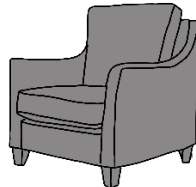

F | F

GRANADA & GRENOBLE

FINLINE FURNITURE

057 8626219 LAOIS

01 4501122 DUBLIN

021 4360005 CORK

091 705669 GALWAY

info@finlinefurniture.ie

GRANADA GRAND SOFA

GRENOBLE 3 SEATER SOFA

GRAND SOFA

3 SEATER SOFA

2 SEATER SOFA

INCHES W 100 D 41 H 37
CM W 253 D 104 H 94

INCHES W 90 D 41 H 37
CM W 228 D 104 H 94

INCHES W 80 D 41 H 37
CM W 203 D 104 H 94

LOVE SEAT SOFA

CHAIR

GRENOBLE FOOTSTOOL

AVAILABLE WITH STORAGE . €150 EXTRA

INCHES W 55 D 41 H 37
CM W 139 D 104 H 94

INCHES W 33 D 41 H 37
CM W 85 D 104 H 94

INCHES W 27 D 33 H 18
CM W 69 D 84 H 45

BRONZE FABRIC	SILVER FABRIC	GOLD FABRIC	PLATINUM FABRIC
€1,650	€1,925	€2,435	€2,660