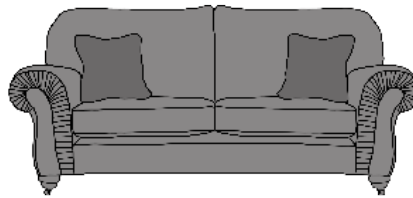

INCHES W 97 D 39 H 38  
CM W 246 D 100 H 98

3 SEATER SOFA

INCHES W 87 D 39 H 38  
CM W 221 D 100 H 98

2 SEATER SOFA

INCHES W 75 D 39 H 38  
CM W 190 D 100 H 98

BRONZE FABRIC	SILVER FABRIC	GOLD FABRIC	PLATINUM FABRIC
€2,255	€2,690	€3,265	€3,770

BRONZE FABRIC	SILVER FABRIC	GOLD FABRIC	PLATINUM FABRIC
€1,960	€2,340	€2,845	€3,275

BRONZE FABRIC	SILVER FABRIC	GOLD FABRIC	PLATINUM FABRIC
€1,840	€2,175	€2,645	€3,135

LOVE SEAT SOFA

INCHES W 58 D 39 H 38  
CM W 148 D 100 H 98