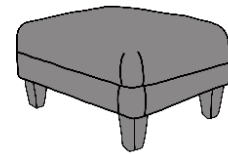

INCHES W 97 D 39 H 38  
CM W 246 D 100 H 98

3 SEATER SOFA

INCHES W 87 D 39 H 38  
CM W 221 D 100 H 98

2 SEATER SOFA

INCHES W 75 D 39 H 38  
CM W 190 D 100 H 98

BRONZE FABRIC	SILVER FABRIC	GOLD FABRIC	PLATINUM FABRIC
€2,255	€2,690	€3,265	€3,770

BRONZE FABRIC	SILVER FABRIC	GOLD FABRIC	PLATINUM FABRIC
€1,960	€2,340	€2,845	€3,275

BRONZE FABRIC	SILVER FABRIC	GOLD FABRIC	PLATINUM FABRIC
€1,840	€2,175	€2,645	€3,135

LOVE SEAT SOFA

INCHES W 58 D 39 H 38  
CM W 148 D 100 H 98

CHAIR

INCHES W 41 D 37 H 38  
CM W 104 D 94 H 98

COSTA FOOTSTOOL

AVAILABLE WITH STORAGE - €150 EXTRA

INCHES W 28 D 22 H 15  
CM W 72 D 56 H 40

BRONZE FABRIC	SILVER FABRIC	GOLD FABRIC	PLATINUM FABRIC
€1,580	€1,840	€2,330	€2,555