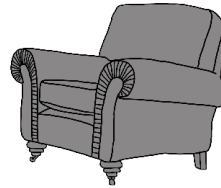

INCHES W 97 D 39 H 38  
CM W 246 D 100 H 98

3 SEATER SOFA

INCHES W 87 D 39 H 38  
CM W 221 D 100 H 98

2 SEATER SOFA

INCHES W 75 D 39 H 38  
CM W 190 D 100 H 98

BRONZE FABRIC	SILVER FABRIC	GOLD FABRIC	PLATINUM FABRIC
€2,255	€2,690	€3,265	€3,770

BRONZE FABRIC	SILVER FABRIC	GOLD FABRIC	PLATINUM FABRIC
€1,960	€2,340	€2,845	€3,275

BRONZE FABRIC	SILVER FABRIC	GOLD FABRIC	PLATINUM FABRIC
€1,840	€2,175	€2,645	€3,135

LOVE SEAT SOFA

INCHES W 58 D 39 H 38  
CM W 148 D 100 H 98

CHAIR

INCHES W 41 D 37 H 38  
CM W 104 D 94 H 98

COSTA FOOTSTOOL

AVAILABLE WITH STORAGE - €150 EXTRA

INCHES W 28 D 22 H 15  
CM W 72 D 56 H 40

BRONZE FABRIC	SILVER FABRIC	GOLD FABRIC	PLATINUM FABRIC
€1,580	€1,840	€2,330	€2,555