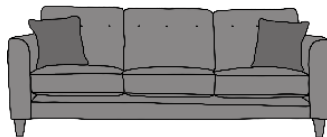

BOLAND 3 SEATER SOFA

TWO COMPLEMENTARY SCATTER CUSHIONS, IN SAME FABRIC AS SOFA*

4 SEATER SOFA

INCHES W 115 D 37 H 32
CM W 293 D 94 H 82

BRONZE FABRIC	SILVER FABRIC	GOLD FABRIC	PLATINUM FABRIC
€1,910	€2,285	€2,535	€3,155

3 SEATER SOFA

INCHES W 90 D 37 H 35
CM W 228 D 94 H 90

BRONZE FABRIC	SILVER FABRIC	GOLD FABRIC	PLATINUM FABRIC
€1,730	€2,175	€2,285	€2,855

2 SEATER SOFA

INCHES W 63 D 37 H 35
CM W 162 D 94 H 90

BRONZE FABRIC	SILVER FABRIC	GOLD FABRIC	PLATINUM FABRIC
€1,385	€1,650	€1,820	€2,360

LOVE SEAT

INCHES W 47 D 37 H 35
CM W 120 D 94 H 90

BRONZE FABRIC	SILVER FABRIC	GOLD FABRIC	PLATINUM FABRIC
€1,285	€1,570	€1,770	€2,165

CHAIR

INCHES W 38 D 37 H 35
CM W 96 D 94 H 90

BRONZE FABRIC	SILVER FABRIC	GOLD FABRIC	PLATINUM FABRIC
€960	€1,140	€1,260	€1,585