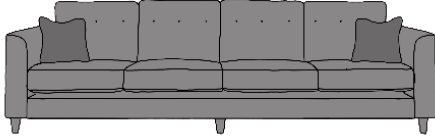

BOLAND 3 SEATER SOFA

TWO COMPLEMENTARY SCATTER CUSHIONS, IN SAME FABRIC AS SOFA*

4 SEATER SOFA

INCHES W 115 D 37 H 32
CM W 293 D 94 H 82

BRONZE FABRIC	SILVER FABRIC	GOLD FABRIC	PLATINUM FABRIC
€1,910	€2,285	€2,535	€3,155

3 SEATER SOFA

INCHES W 90 D 37 H 35
CM W 228 D 94 H 90

BRONZE FABRIC	SILVER FABRIC	GOLD FABRIC	PLATINUM FABRIC
€1,730	€2,175	€2,285	€2,855

2 SEATER SOFA

INCHES W 63 D 37 H 35
CM W 162 D 94 H 90

BRONZE FABRIC	SILVER FABRIC	GOLD FABRIC	PLATINUM FABRIC
€1,385	€1,650	€1,820	€2,360