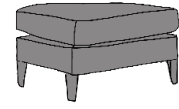

3 SEATER SOFA

INCHES W 90 D 37 H 35
CM W 228 D 94 H 90

BRONZE FABRIC	SILVER FABRIC	GOLD FABRIC	PLATINUM FABRIC
€1,730	€2,175	€2,285	€2,855

2 SEATER SOFA

INCHES W 63 D 37 H 35
CM W 162 D 94 H 90

BRONZE FABRIC	SILVER FABRIC	GOLD FABRIC	PLATINUM FABRIC
€1,385	€1,650	€1,820	€2,360

LOVE SEAT

INCHES W 47 D 37 H 35
CM W 120 D 94 H 90

BRONZE FABRIC	SILVER FABRIC	GOLD FABRIC	PLATINUM FABRIC
€1,285	€1,570	€1,770	€2,165

CHAIR

INCHES W 38 D 37 H 35
CM W 96 D 94 H 90

BRONZE FABRIC	SILVER FABRIC	GOLD FABRIC	PLATINUM FABRIC
€960	€1,140	€1,260	€1,585

BOLAND FOOTSTOOL (NO BUTTONS)
AVAILABLE WITH STORAGE . €150 EXTRA

INCHES W 28 D 22 H 19
CM W 72 D 56 H 48

BRONZE FABRIC	SILVER FABRIC	GOLD FABRIC	PLATINUM FABRIC
€305	€380	€440	€485

BOLAND ISLAND (NO BUTTONS)