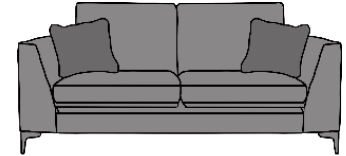

BALTIMORE 3 SEATER SOFA

BALTIMORE CHAIR

GRAND SOFA

3 SEATER SOFA

2 SEATER SOFA

INCHES W 106 D 39 H 34  
CM W 270 D 100 H 87

BRONZE FABRIC	SILVER FABRIC	GOLD FABRIC	PLATINUM FABRIC
€1,880	€2,470	€2,670	€2,920

INCHES W 84 D 39 H 34  
CM W 215 D 100 H 87

BRONZE FABRIC	SILVER FABRIC	GOLD FABRIC	PLATINUM FABRIC
€1,630	€2,150	€2,320	€2,540

INCHES W 62 D 39 H 34  
CM W 159 D 100 H 87

BRONZE FABRIC	SILVER FABRIC	GOLD FABRIC	PLATINUM FABRIC
€1,510	€1,830	€1,980	€2,175

LOVE SEAT SOFA

CHAIR

BALTIMORE FOOTSTOOL

AVAILABLE WITH STORAGE . €150 EXTRA

INCHES W 51 D 39 H 34  
CM W 131 D 100 H 87

BRONZE FABRIC	SILVER FABRIC	GOLD FABRIC	PLATINUM FABRIC
€1,200	€1,575	€1,715	€1,875

INCHES W 37 D 39 H 34  
CM W 95 D 100 H 87

**20 YEAR FRAME GUARANTEE**

**2 (17") COMPLIMENTARY FEATHER FILLED SCATTER CUSHIONS IN SAME FABRIC AS SOFA**

**MEDIUM SEAT DENSITY COMES AS STANDARD, A SOFT OR FIRM OPTION ALSO AVAILABLE UPON REQUEST**

**SOFA AS STANDARD COMES SELF SEAMED**