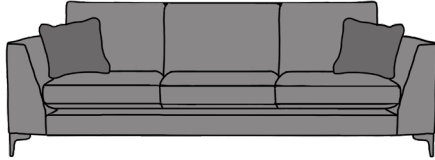

BALTIMORE 3 SEATER SOFA

BALTIMORE CHAIR

GRAND SOFA

3 SEATER SOFA

2 SEATER SOFA

INCHES W 106 D 39 H 34  
CM W 270 D 100 H 87

BRONZE FABRIC	SILVER FABRIC	GOLD FABRIC	PLATINUM FABRIC
€1,880	€2,470	€2,670	€2,920

INCHES W 84 D 39 H 34  
CM W 215 D 100 H 87

BRONZE FABRIC	SILVER FABRIC	GOLD FABRIC	PLATINUM FABRIC
€1,630	€2,150	€2,320	€2,540

INCHES W 62 D 39 H 34  
CM W 159 D 100 H 87

BRONZE FABRIC	SILVER FABRIC	GOLD FABRIC	PLATINUM FABRIC
€1,510	€1,830	€1,980	€2,175

LOVE SEAT SOFA

CHAIR

BALTIMORE FOOTSTOOL

AVAILABLE WITH STORAGE . €150 EXTRA

INCHES W 51 D 39 H 34  
CM W 131 D 100 H 87

BRONZE FABRIC	SILVER FABRIC	GOLD FABRIC	PLATINUM FABRIC
€1,200	€1,575	€1,715	€1,875

INCHES W 37 D 39 H 34  
CM W 95 D 100 H 87

**20 YEAR FRAME GUARANTEE**

**2 (17") COMPLIMENTARY FEATHER FILLED SCATTER CUSHIONS IN SAME FABRIC AS SOFA**

**MEDIUM SEAT DENSITY COMES AS STANDARD, A SOFT OR FIRM OPTION ALSO AVAILABLE UPON REQUEST**

**SOFA AS STANDARD COMES SELF SEAMED**