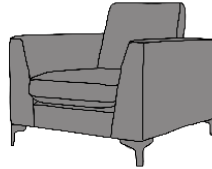

BALTIMORE 3 SEATER SOFA

BALTIMORE CHAIR

GRAND SOFA

3 SEATER SOFA

2 SEATER SOFA

INCHES W 106 D 39 H 34  
CM W 270 D 100 H 87

BRONZE FABRIC	SILVER FABRIC	GOLD FABRIC	PLATINUM FABRIC
€1,880	€2,470	€2,670	€2,920

INCHES W 84 D 39 H 34  
CM W 215 D 100 H 87

BRONZE FABRIC	SILVER FABRIC	GOLD FABRIC	PLATINUM FABRIC
€1,630	€2,150	€2,320	€2,540

INCHES W 62 D 39 H 34  
CM W 159 D 100 H 87

BRONZE FABRIC	SILVER FABRIC	GOLD FABRIC	PLATINUM FABRIC
€1,510	€1,830	€1,980	€2,175

LOVE SEAT SOFA

CHAIR

BALTIMORE FOOTSTOOL

AVAILABLE WITH STORAGE . €150 EXTRA

INCHES W 51 D 39 H 34  
CM W 131 D 100 H 87

BRONZE FABRIC	SILVER FABRIC	GOLD FABRIC	PLATINUM FABRIC
€1,200	€1,575	€1,715	€1,875

INCHES W 37 D 39 H 34  
CM W 95 D 100 H 87