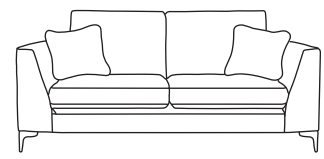

FINLINE

FURNITURE

BALTIMORE

Grand Sofa
CM W270 D100 H87

Bronze	Silver	Gold	Platinum
€1,880	€2,470	€2,670	€2,920

Three Seater Sofa
CM W215 D100 H87

Bronze	Silver	Gold	Platinum
€1,630	€2,150	€2,320	€2,540

Two Seater Sofa
CM W159 D100 H87

Bronze	Silver	Gold	Platinum
€1,510	€1,830	€1,980	€2,175

Love Seat
CM W131 D100 H87

Bronze	Silver	Gold	Platinum
€1,200	€1,575	€1,715	€1,875

Armchair
CM W95 D100 H87

Bronze	Silver	Gold	Platinum
€1,110	€1,344	€1,405	€1,495

Footstool*
CM W80 D63 H45

Bronze	Silver	Gold	Platinum
€380	€455	€505	€595

Island*
CM W108 D63 H45

Bronze	Silver	Gold	Platinum
€455	€600	€720	€825

Our sofas and chairs carry a 20-year frame guarantee. You choose your preferred fabric, leg and finish. "Medium" seat density is standard across the range. Soft and firm seat options are available also. A feather-quilted seat option is available at an additional cost. A high back option is available on most models, as are armcaps and throws and come at an additional cost. *The footstool and island in this model have the option of storage at additional cost of €150. Complimentary scatter cushions come as per sketches shown. All pieces are handmade and sizes may vary by approximately 2-4cm. Ensure access to your room is confirmed for seamless delivery. Pricing subject to change.