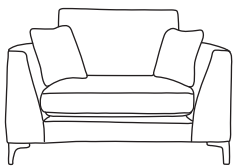

FINLINE

FURNITURE

BALTIMORE

Grand Sofa
CM W270 D100 H87

Bronze	Silver	Gold	Platinum
€1,880	€2,470	€2,670	€2,920

Three Seater Sofa
CM W215 D100 H87

Bronze	Silver	Gold	Platinum
€1,630	€2,150	€2,320	€2,540

Two Seater Sofa
CM W159 D100 H87

Bronze	Silver	Gold	Platinum
€1,510	€1,830	€1,980	€2,175

Love Seat
CM W131 D100 H87

Bronze	Silver	Gold	Platinum
€1,200	€1,575	€1,715	€1,875

Armchair
CM W95 D100 H87

Bronze	Silver	Gold	Platinum
€1,110	€1,344	€1,405	€1,495

Footstool*
CM W80 D63 H45

Bronze	Silver	Gold	Platinum
€380	€455	€505	€595

Island*
CM W108 D63 H45

Bronze	Silver	Gold	Platinum
€455	€600	€720	€825

Our sofas and chairs carry a 20-year frame guarantee. You choose your preferred fabric, leg and finish. "Medium" seat density is standard across the range. Soft and firm seat options are available also. A feather-quilted seat option is available at an additional cost. A high back option is available on most models, as are armcaps and throws and come at an additional cost. *The footstool and island in this model have the option of storage at additional cost of €150. Complimentary scatter cushions come as per sketches shown. All pieces are handmade and sizes may vary by approximately 2-4cm. Ensure access to your room is confirmed for seamless delivery. Pricing subject to change.