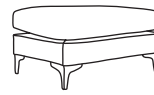

Bronze	Silver	Gold	Platinum
€1,510	€1,830	€1,980	€2,175

Love Seat
CM W131 D100 H87

Bronze	Silver	Gold	Platinum
€1,200	€1,575	€1,715	€1,875

Armchair
CM W95 D100 H87

Bronze	Silver	Gold	Platinum
€1,110	€1,344	€1,405	€1,495

Footstool*
CM W80 D63 H45

Bronze	Silver	Gold	Platinum
€380	€455	€505	€595

Island*
CM W108 D63 H45

Bronze	Silver	Gold	Platinum
€455	€600	€720	€825

Our sofas and chairs carry a 20-year frame guarantee. You choose your preferred fabric, leg and finish. "Medium" seat density is standard across the range. Soft and firm seat options are available also. A feather-quilted seat option is available at an additional cost. A high back option is available on most models, as are armcaps and throws and come at an additional cost. *The footstool and island in this model have the option of storage at additional cost of €150. Complimentary scatter cushions come as per sketches shown. All pieces are handmade and sizes may vary by approximately 2-4cm. Ensure access to your room is confirmed for seamless delivery. Pricing subject to change.