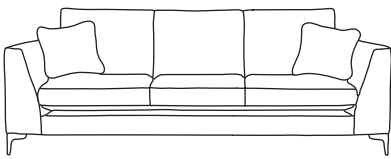

FINLINE

FURNITURE

BALTIMORE

Grand Sofa
CM W270 D100 H87

Bronze	Silver	Gold	Platinum
€1,880	€2,470	€2,670	€2,920

Three Seater Sofa
CM W215 D100 H87

Bronze	Silver	Gold	Platinum
€1,630	€2,150	€2,320	€2,540

Two Seater Sofa
CM W159 D100 H87

Bronze	Silver	Gold	Platinum
€1,510	€1,830	€1,980	€2,175

Love Seat
CM W131 D100 H87

Bronze	Silver	Gold	Platinum
€1,200	€1,575	€1,715	€1,875

Armchair
CM W95 D100 H87

Bronze	Silver	Gold	Platinum
€1,110	€1,344	€1,405	€1,495

Footstool*
CM W80 D63 H45

Bronze	Silver	Gold	Platinum
€380	€455	€505	€595

Island*
CM W108 D63 H45

Bronze	Silver	Gold	Platinum
€455	€600	€720	€825

Our sofas and chairs carry a 20-year frame guarantee. You choose your preferred fabric, leg and finish. "Medium" seat density is standard across the range. Soft and firm seat options are available also. A feather-quilted seat option is available at an additional cost. A high back option is available on most models, as are armcaps and throws and come at an additional cost. *The footstool and island in this model have the option of storage at additional cost of €150. Complimentary scatter cushions come as per sketches shown. All pieces are handmade and sizes may vary by approximately 2-4cm. Ensure access to your room is confirmed for seamless delivery. Pricing subject to change.