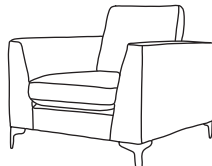

FINLINE

FURNITURE

BALTIMORE

Grand Sofa
CM W270 D100 H87

Bronze	Silver	Gold	Platinum
€1,880	€2,470	€2,670	€2,920

Three Seater Sofa
CM W215 D100 H87

Bronze	Silver	Gold	Platinum
€1,630	€2,150	€2,320	€2,540

Two Seater Sofa
CM W159 D100 H87

Bronze	Silver	Gold	Platinum
€1,510	€1,830	€1,980	€2,175

Love Seat
CM W131 D100 H87

Bronze	Silver	Gold	Platinum
€1,200	€1,575	€1,715	€1,875

Armchair
CM W95 D100 H87

Bronze	Silver	Gold	Platinum
€1,110	€1,344	€1,405	€1,495

Footstool*
CM W80 D63 H45

Bronze	Silver	Gold	Platinum
€380	€455	€505	€595

Island*
CM W108 D63 H45

Bronze	Silver	Gold	Platinum
€455	€600	€720	€825

Our sofas and chairs carry a 20-year frame guarantee. You choose your preferred fabric, leg and finish. "Medium" seat density is standard across the range. Soft and firm seat options are available also. A feather-quilted seat option is available at an additional cost. A high back option is available on most models, as are armcaps and throws and come at an additional cost. *The footstool and island in this model have the option of storage at additional cost of €150. Complimentary scatter cushions come as per sketches shown. All pieces are handmade and sizes may vary by approximately 2-4cm. Ensure access to your room is confirmed for seamless delivery. Pricing subject to change.