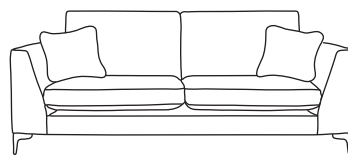

FINLINE

FURNITURE

BALTIMORE

Grand Sofa
CM W270 D100 H87

Bronze	Silver	Gold	Platinum
€1,880	€2,470	€2,670	€2,920

Three Seater Sofa
CM W215 D100 H87

Bronze	Silver	Gold	Platinum
€1,630	€2,150	€2,320	€2,540

Two Seater Sofa
CM W159 D100 H87

Bronze	Silver	Gold	Platinum
€1,510	€1,830	€1,980	€2,175

Love Seat
CM W131 D100 H87

Bronze	Silver	Gold	Platinum
€1,200	€1,575	€1,715	€1,875

Armchair
CM W95 D100 H87

Bronze	Silver	Gold	Platinum
€1,110	€1,344	€1,405	€1,495

Footstool*
CM W80 D63 H45

Bronze	Silver	Gold	Platinum
€380	€455	€505	€595

Island*
CM W108 D63 H45

Bronze	Silver	Gold	Platinum
€455	€600	€720	€825

Our sofas and chairs carry a 20-year frame guarantee. You choose your preferred fabric, leg and finish. "Medium" seat density is standard across the range. Soft and firm seat options are available also. A feather-quilted seat option is available at an additional cost. A high back option is available on most models, as are armcaps and throws and come at an additional cost. *The footstool and island in this model have the option of storage at additional cost of €150. Complimentary scatter cushions come as per sketches shown. All pieces are handmade and sizes may vary by approximately 2-4cm. Ensure access to your room is confirmed for seamless delivery. Pricing subject to change.