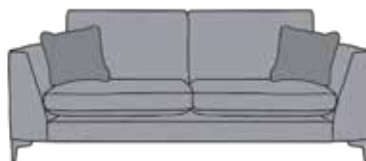

BALTIMORE 3 SEATER SOFA

BALTIMORE CHAIR

4 SEATER SOFA

3 SEATER SOFA

2 SEATER SOFA

INCHES W 106 D 39 H 34
CM W 270 D 100 H 87

BRONZE FABRIC	SILVER FABRIC	GOLD FABRIC	PLATINUM FABRIC
€1,880	€2,350	€2,425	€2,540

INCHES W 84 D 39 H 34
CM W 215 D 100 H 87

BRONZE FABRIC	SILVER FABRIC	GOLD FABRIC	PLATINUM FABRIC
€1,630	€2,045	€2,110	€2,210

INCHES W 62 D 39 H 34
CM W 159 D 100 H 87

BRONZE FABRIC	SILVER FABRIC	GOLD FABRIC	PLATINUM FABRIC
€1,510	€1,740	€1,800	€1,890

LOVE SEAT SOFA

CHAIR

BALTIMORE FOOTSTOOL

AVAILABLE WITH STORAGE . €150 EXTRA

INCHES W 51 D 39 H 34
CM W 131 D 100 H 87

BRONZE FABRIC	SILVER FABRIC	GOLD FABRIC	PLATINUM FABRIC
€1,200	€1,500	€1,560	€1,630

INCHES W 37 D 39 H 34
CM W 95 D 100 H 87

20 YEAR FRAME GUARANTEE

2 (17") COMPLIMENTARY FEATHER FILLED SCATTER CUSHIONS IN SAME FABRIC AS SOFA

MEDIUM SEAT DENSITY COMES AS STANDARD, A SOFT OR FIRM OPTION ALSO AVAILABLE UPON REQUEST

SOFA AS STANDARD COMES SELF SEAMED