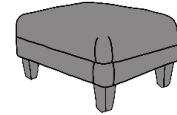

3 SEATER SOFA

2 SEATER SOFA

INCHES	W 95 D 43 H 39	INCHES	W 85 D 43 H 39	INCHES	W 75 D 43 H 39
CM	W 242 D 109 H 100	CM	W 217 D 109 H 100	CM	W 191 D 109 H 100

BRONZE FABRIC	SILVER FABRIC	GOLD FABRIC	PLATINUM FABRIC
€2,260	€2,810	€3,355	€3,660

BRONZE FABRIC	SILVER FABRIC	GOLD FABRIC	PLATINUM FABRIC
€1,965	€2,345	€2,855	€3,285

BRONZE FABRIC	SILVER FABRIC	GOLD FABRIC	PLATINUM FABRIC
€1,840	€2,260	€2,725	€3,145

LOVE SEAT SOFA

CHAIR

COSTA FOOTSTOOL

AVAILABLE WITH STORAGE - €150 EXTRA

INCHES	W 59 D 43 H 39	INCHES	W 39 D 43 H 39	INCHES	W 28 D 22 H 15
CM	W 150 D 109 H 100	CM	W 100 D 109 H 100	CM	W 72 D 56 H 40

BRONZE FABRIC	SILVER FABRIC	GOLD FABRIC	PLATINUM FABRIC
€1,580	€1,840	€2,325	€2,555