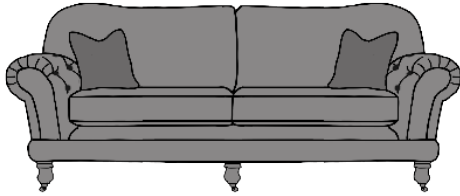

F|F

FINLINE FURNITURE

ALEXANDRA

057 8626219 LAOIS
 01 4501122 DUBLIN
 021 4360005 CORK
 091 705669 GALWAY

info@finlinefurniture.ie

ALEXANDRA 3 SEATER SOFA

ALEXANDRA CHAIR

GRAND SOFA

3 SEATER SOFA

2 SEATER SOFA

INCHES	W 95 D 43 H 39	INCHES	W 85 D 43 H 39	INCHES	W 75 D 43 H 39
CM	W 242 D 109 H 100	CM	W 217 D 109 H 100	CM	W 191 D 109 H 100

BRONZE FABRIC	SILVER FABRIC	GOLD FABRIC	PLATINUM FABRIC
€2,260	€2,810	€3,355	€3,660