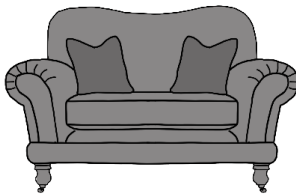

F|F

FINLINE FURNITURE

ALEXANDRA

057 8626219 LAOIS
 01 4501122 DUBLIN
 021 4360005 CORK
 091 705669 GALWAY

info@finlinefurniture.ie

ALEXANDRA 3 SEATER SOFA

ALEXANDRA CHAIR

GRAND SOFA

3 SEATER SOFA

2 SEATER SOFA

INCHES	W 95 D 43 H 39	INCHES	W 85 D 43 H 39	INCHES	W 75 D 43 H 39
CM	W 242 D 109 H 100	CM	W 217 D 109 H 100	CM	W 191 D 109 H 100

BRONZE FABRIC	SILVER FABRIC	GOLD FABRIC	PLATINUM FABRIC
€2,260	€2,810	€3,355	€3,660

BRONZE FABRIC	SILVER FABRIC	GOLD FABRIC	PLATINUM FABRIC
€1,965	€2,345	€2,855	€3,285

BRONZE FABRIC	SILVER FABRIC	GOLD FABRIC	PLATINUM FABRIC
€1,840	€2,260	€2,725	€3,145

LOVE SEAT SOFA

CHAIR

COSTA FOOTSTOOL