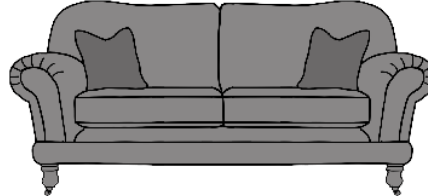

F|F

FINLINE FURNITURE

ALEXANDRA

057 8626219 LAOIS
 01 4501122 DUBLIN
 021 4360005 CORK
 091 705669 GALWAY

info@finlinefurniture.ie

ALEXANDRA 3 SEATER SOFA

ALEXANDRA CHAIR

GRAND SOFA

3 SEATER SOFA

2 SEATER SOFA

INCHES	W 95 D 43 H 39	INCHES	W 85 D 43 H 39	INCHES	W 75 D 43 H 39
CM	W 242 D 109 H 100	CM	W 217 D 109 H 100	CM	W 191 D 109 H 100

BRONZE FABRIC	SILVER FABRIC	GOLD FABRIC	PLATINUM FABRIC
€2,260	€2,810	€3,355	€3,660