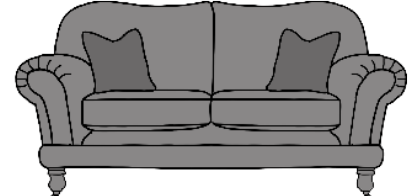

F|F

FINLINE FURNITURE

ALEXANDRA

057 8626219 LAOIS
 01 4501122 DUBLIN
 021 4360005 CORK
 091 705669 GALWAY

info@finlinefurniture.ie

ALEXANDRA 3 SEATER SOFA

ALEXANDRA CHAIR

GRAND SOFA

3 SEATER SOFA

2 SEATER SOFA

INCHES	W 95 D 43 H 39	INCHES	W 85 D 43 H 39	INCHES	W 75 D 43 H 39
CM	W 242 D 109 H 100	CM	W 217 D 109 H 100	CM	W 191 D 109 H 100

BRONZE FABRIC	SILVER FABRIC	GOLD FABRIC	PLATINUM FABRIC
€2,260	€2,810	€3,355	€3,660