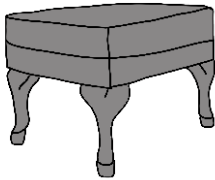

F|F

FINLINE
FURNITURE

QUEEN ANNE & KING

FOOTSTOOL

057 8626219 LAOIS

01 4501122 DUBLIN

021 4360005 CORK

091 705669 GALWAY

info@finlinefurniture.ie

QUEEN ANNE FOOTSTOOL

KING FOOTSTOOL

QUEEN ANNE FOOTSTOOL

INCHES W 23 D 16 H 16
CM W 58 D 41 H 41

BRONZE FABRIC	SILVER FABRIC	GOLD FABRIC	PLATINUM FABRIC
€330	€380	€400	€420

KING FOOTSTOOL