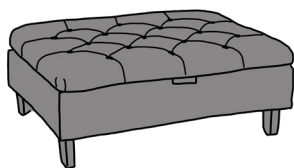

DEEP BUTTON & STORAGE OPTION

20 YEAR FRAME GUARANTEE

LEG OPTIONS: CHROME, BRASS, LIGHT OR DARK WITH OR WITHOUT CASTORS

HEIGHT MAY VARY DEPENDING ON LEG OPTION

ALL SOFAS & CHAIRS ARE HANDCRAFTED IN OUR FACTORY IN EMO, CO LAOIS. SIZES MAY VARY BY 2-4CM DUE TO THE HANDCRAFTED NATURE OF CONSTRUCTION.

PRICES MAY BE SUBJECT TO CHANGE