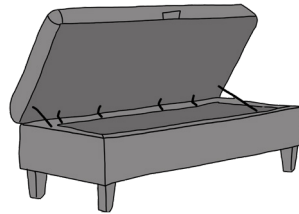

STORAGE OPTION