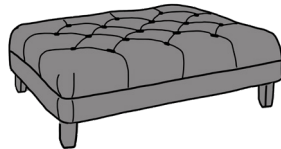

DEEP BUTTON OPTION