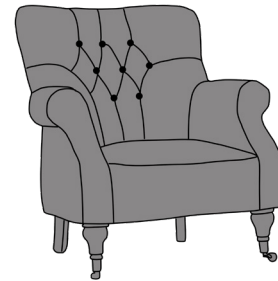

# MATISSE

057 8626219 LAOIS  
01 4501122 DUBLIN  
021 4360005 CORK  
091 705669 GALWAY

info@finlinefurniture.ie

PLAIN BACK

INCHES	W 33	D 34	H 37
CM	W 84	D 86	H 94

BRONZE FABRIC	SILVER FABRIC	GOLD FABRIC	PLATINUM FABRIC
€895	€990	€1,115	€1,175

BUTTON BACK

INCHES	W 33	D 34	H 37
CM	W 84	D 86	H 94

BRONZE FABRIC	SILVER FABRIC	GOLD FABRIC	PLATINUM FABRIC
€1,045	€1,165	€1,290	€1,350

MATISSE FOOTSTOOL

INCHES	W 23	D 16	H 12
CM	W 59	D 40	H 30

BRONZE FABRIC	SILVER FABRIC	GOLD FABRIC	PLATINUM FABRIC
€315	€375	€395	€445