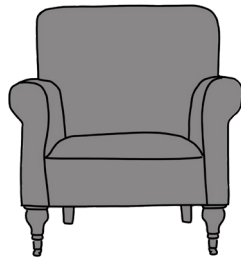

# F|F

FINLINE  
FURNITURE

# MATISSE

057 8626219 LAOIS  
01 4501122 DUBLIN  
021 4360005 CORK  
091 705669 GALWAY

info@finlinefurniture.ie

PLAIN BACK

INCHES	W 33	D 34	H 37
CM	W 84	D 86	H 94

BRONZE FABRIC	SILVER FABRIC	GOLD FABRIC	PLATINUM FABRIC
€895	€990	€1,115	€1,175