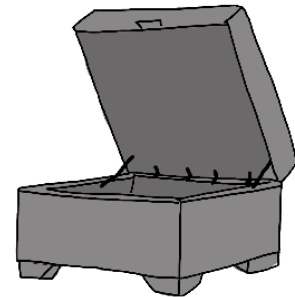

info@finlinefurniture.ie

IMPERIAL FOOTSTOOL

INCHES W 28 D 22 H 15

CM W 72 D 56 H 38

IMPERIAL FOOTSTOOL

INCHES W 25.5 D 28.5 H 18

CM W 65 D 71 H 45

BRONZE FABRIC	SILVER FABRIC	GOLD FABRIC	PLATINUM FABRIC
€350	€375	€410	€440

IMPERIAL STORAGE FOOTSTOOL

INCHES W 25.5 D 28.5 H 18

CM W 65 D 71 H 45

BRONZE FABRIC	SILVER FABRIC	GOLD FABRIC	PLATINUM FABRIC
€500	€525	€560	€590

20 YEAR FRAME GUARANTEE

LEG OPTIONS: LIGHT OR DARK FINISH

FOOTSTOOL AS STANDARD COMES SELF PIPED