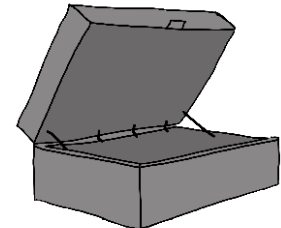

COMO STORAGE ISLAND

BRONZE FABRIC	SILVER FABRIC	GOLD FABRIC	PLATINUM FABRIC
€525	€570	€590	€645

BRONZE FABRIC	SILVER FABRIC	GOLD FABRIC	PLATINUM FABRIC
€610	€750	€865	€920

20 YEAR FRAME GUARANTEE

FOOTSTOOL AS STANDARD COMES SELF SEAMED