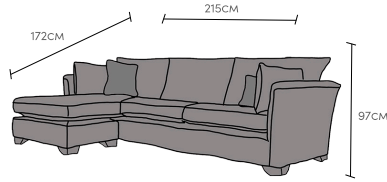

LENGTH OF EACH PIECE CAN BE ALTERED TO SUIT YOUR SPACE (ADDITIONAL COST)

FEATHER QUILTED SEAT OPTION AVAILABLE (ADDITIONAL COST)

MADISON 3 SEATER SOFA

MONROE 3 SEATER CHAISE END SOFA

TWO COMPLIMENTARY SCATTER CUSHIONS*

3 SEATER CHAISE END SOFA LHF OR RHF

INCHES W 84 D 42 H 38
 CM W 215 D 107 H 97

BRONZE FABRIC	SILVER FABRIC	GOLD FABRIC	PLATINUM FABRIC
€2,360	€2,700	€2,900	€3,310

2 SEATER CHAISE END SOFA LHF OR RHF

INCHES W 74 D 42 H 38
 CM W 189 D 107 H 97

BRONZE FABRIC	SILVER FABRIC	GOLD FABRIC	PLATINUM FABRIC
€2,235	€2,545	€2,845	€3,150

GRAND SOFA

INCHES W 94 D 42 H 38
 CM W 239 D 107 H 97

BRONZE FABRIC	SILVER FABRIC	GOLD FABRIC	PLATINUM FABRIC
€2,150	€2,445	€2,655	€2,900

3 SEATER SOFA

INCHES W 84 D 42 H 38
 CM W 215 D 107 H 97

BRONZE FABRIC	SILVER FABRIC	GOLD FABRIC	PLATINUM FABRIC
€1,875	€2,125	€2,310	€2,525

2 SEATER SOFA

INCHES W 74 D 42 H 38
 CM W 189 D 107 H 97

BRONZE FABRIC	SILVER FABRIC	GOLD FABRIC	PLATINUM FABRIC
€1,755	€1,975	€2,165	€2,360