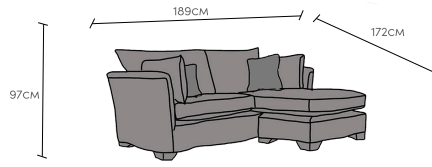

LENGTH OF EACH PIECE CAN BE ALTERED TO SUIT YOUR SPACE (ADDITIONAL COST)

FEATHER QUILTED SEAT OPTION AVAILABLE (ADDITIONAL COST)

MADISON 3 SEATER SOFA

MONROE 3 SEATER CHAISE END SOFA

TWO COMPLIMENTARY SCATTER CUSHIONS*

3 SEATER CHAISE END SOFA LHF OR RHF

INCHES W 84 D 42 H 38
 CM W 215 D 107 H 97

BRONZE FABRIC	SILVER FABRIC	GOLD FABRIC	PLATINUM FABRIC
€2,360	€2,700	€2,900	€3,310

2 SEATER CHAISE END SOFA LHF OR RHF

INCHES W 74 D 42 H 38
 CM W 189 D 107 H 97

BRONZE FABRIC	SILVER FABRIC	GOLD FABRIC	PLATINUM FABRIC
€2,235	€2,545	€2,845	€3,150

GRAND SOFA

INCHES W 94 D 42 H 38
 CM W 239 D 107 H 97

BRONZE FABRIC	SILVER FABRIC	GOLD FABRIC	PLATINUM FABRIC
€2,150	€2,445	€2,655	€2,900

3 SEATER SOFA

INCHES W 84 D 42 H 38
 CM W 215 D 107 H 97

BRONZE FABRIC	SILVER FABRIC	GOLD FABRIC	PLATINUM FABRIC
€1,875	€2,125	€2,310	€2,525

2 SEATER SOFA

INCHES W 74 D 42 H 38
 CM W 189 D 107 H 97

BRONZE FABRIC	SILVER FABRIC	GOLD FABRIC	PLATINUM FABRIC
€1,755	€1,975	€2,165	€2,360