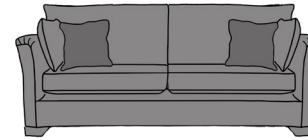

LENGTH OF EACH PIECE CAN BE ALTERED TO SUIT YOUR SPACE (ADDITIONAL COST)

FEATHER QUILTED SEAT OPTION AVAILABLE (ADDITIONAL COST)

MADISON 3 SEATER SOFA

MONROE 3 SEATER CHAISE END SOFA

TWO COMPLIMENTARY SCATTER CUSHIONS*

3 SEATER CHAISE END SOFA LHF OR RHF

INCHES W 84 D 42 H 38
 CM W 215 D 107 H 97

BRONZE FABRIC	SILVER FABRIC	GOLD FABRIC	PLATINUM FABRIC
€2,360	€2,700	€2,900	€3,310

2 SEATER CHAISE END SOFA LHF OR RHF

INCHES W 74 D 42 H 38
 CM W 189 D 107 H 97

BRONZE FABRIC	SILVER FABRIC	GOLD FABRIC	PLATINUM FABRIC
€2,235	€2,545	€2,845	€3,150

GRAND SOFA

INCHES W 94 D 42 H 38
 CM W 239 D 107 H 97

BRONZE FABRIC	SILVER FABRIC	GOLD FABRIC	PLATINUM FABRIC
€2,150	€2,445	€2,655	€2,900

3 SEATER SOFA

INCHES W 84 D 42 H 38
 CM W 215 D 107 H 97

BRONZE FABRIC	SILVER FABRIC	GOLD FABRIC	PLATINUM FABRIC
€1,875	€2,125	€2,310	€2,525

2 SEATER SOFA

INCHES W 74 D 42 H 38
 CM W 189 D 107 H 97

BRONZE FABRIC	SILVER FABRIC	GOLD FABRIC	PLATINUM FABRIC
€1,755	€1,975	€2,165	€2,360