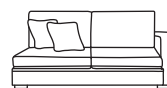

Chaise LHF or RHF
CM W105 D216 H94

Bronze	Silver	Gold	Platinum
1,715	€2,120	€2,605	€3,070

Three Seater Lounger LHF or RHF
CM W120 D169 H94

Bronze	Silver	Gold	Platinum
€1,670	€2,130	€2,315	€2,970

Two Seater Lounger LHF or RHF
CM W89 D169 H94

Bronze	Silver	Gold	Platinum
€1,550	€2,010	€2,195	€2,680

Three Seater One Arm LHF or RHF
CM W209 D105 H94

Bronze	Silver	Gold	Platinum
€1,715	€2,120	€2,605	€3,070

Two Seater One Arm LHF or RHF
CM W146 D105 H94