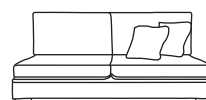

Bronze	Silver	Gold	Platinum
€1,610	€2,045	€2,230	€2,830

Love Seat One Arm LHF or RHF
CM W114 D105 H94

Bronze	Silver	Gold	Platinum
€1,500	€1,720	€1,990	€2,485

Single Unit One Arm LHF or RHF
CM W82 D105 H86

Bronze	Silver	Gold	Platinum
€1,090	€1,415	€1,580	€1,840

Corner Unit
CM W105 D105 H94

Bronze	Silver	Gold	Platinum
€1,285	€1,540	€1,755	€1,920

Three Seater Unit
CM W194 D105 H94

Bronze	Silver	Gold	Platinum
€1,495	€2,025	€2,300	€2,695

Two Seater Unit
CM W130 D105 H94

Bronze	Silver	Gold	Platinum
€1,290	€1,710	€1,875	€2,285

Love Seat Unit
CM W98 D105 H94

Bronze	Silver	Gold	Platinum
€1,185	€1,480	€1,690	€2,045

Single Unit
CM W66 D105 H94

Bronze	Silver	Gold	Platinum
€845	€1,075	€1,220	€1,310