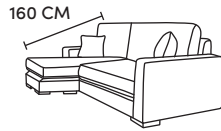

FINLINE

FURNITURE

DAYTONA CORNER

Three Seater Chaise End
CM W228 D160 H94

Bronze	Silver	Gold	Platinum
€2,530	€3,030	€3,530	€4,095

Two Seater Chaise End Sofa
CM W165 D160 H94

Bronze	Silver	Gold	Platinum
€2,330	€2,710	€3,160	€3,775