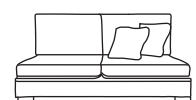

Bronze	Silver	Gold	Platinum
€1,610	€2,045	€2,230	€2,830

Love Seat One Arm LHF or RHF
CM W114 D105 H94

Bronze	Silver	Gold	Platinum
€1,500	€1,720	€1,990	€2,485

Single Unit One Arm LHF or RHF
CM W82 D105 H86

Bronze	Silver	Gold	Platinum
€1,090	€1,415	€1,580	€1,840

Corner Unit
CM W105 D105 H94

Bronze	Silver	Gold	Platinum
€1,285	€1,540	€1,755	€1,920

Three Seater Unit
CM W194 D105 H94

Bronze	Silver	Gold	Platinum
€1,495	€2,025	€2,300	€2,695

Two Seater Unit
CM W130 D105 H94

Bronze	Silver	Gold	Platinum
€1,290	€1,710	€1,875	€2,285

Love Seat Unit
CM W98 D105 H94

Bronze	Silver	Gold	Platinum
€1,185	€1,480	€1,690	€2,045

Single Unit
CM W66 D105 H94

Bronze	Silver	Gold	Platinum
€845	€1,075	€1,220	€1,310