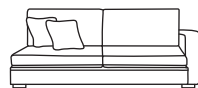

Chaise LHF or RHF
CM W105 D216 H94

Bronze	Silver	Gold	Platinum
1,715	€2,120	€2,605	€3,070

Three Seater Lounger LHF or RHF
CM W120 D169 H94

Bronze	Silver	Gold	Platinum
€1,670	€2,130	€2,315	€2,970

Two Seater Lounger LHF or RHF
CM W89 D169 H94

Bronze	Silver	Gold	Platinum
€1,550	€2,010	€2,195	€2,680

Three Seater One Arm LHF or RHF
CM W209 D105 H94

Bronze	Silver	Gold	Platinum
€1,715	€2,120	€2,605	€3,070

Two Seater One Arm LHF or RHF
CM W146 D105 H94