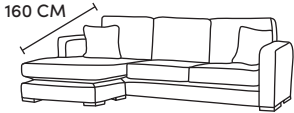

FINLINE

FURNITURE

DAYTONA CORNER

Three Seater Chaise End
CM W228 D160 H94

Bronze	Silver	Gold	Platinum
€2,530	€3,030	€3,530	€4,095

Two Seater Chaise End Sofa
CM W165 D160 H94

Bronze	Silver	Gold	Platinum
€2,330	€2,710	€3,160	€3,775