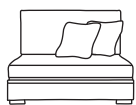

Bronze	Silver	Gold	Platinum
€1,610	€2,045	€2,230	€2,830

Love Seat One Arm LHF or RHF
CM W114 D105 H94

Bronze	Silver	Gold	Platinum
€1,500	€1,720	€1,990	€2,485

Single Unit One Arm LHF or RHF
CM W82 D105 H86

Bronze	Silver	Gold	Platinum
€1,090	€1,415	€1,580	€1,840

Corner Unit
CM W105 D105 H94

Bronze	Silver	Gold	Platinum
€1,285	€1,540	€1,755	€1,920

Three Seater Unit
CM W194 D105 H94

Bronze	Silver	Gold	Platinum
€1,495	€2,025	€2,300	€2,695

Two Seater Unit
CM W130 D105 H94

Bronze	Silver	Gold	Platinum
€1,290	€1,710	€1,875	€2,285

Love Seat Unit
CM W98 D105 H94

Bronze	Silver	Gold	Platinum
€1,185	€1,480	€1,690	€2,045

Single Unit
CM W66 D105 H94

Bronze	Silver	Gold	Platinum
€845	€1,075	€1,220	€1,310