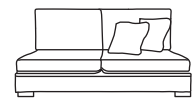

| Bronze | Silver | Gold | Platinum |
|--------|--------|--------|----------|
| €1,395 | €1,640 | €1,895 | €2,365 |

Single Unit One Arm LHF or RHF
CM W82 D105 H86

| Bronze | Silver | Gold | Platinum |
|--------|--------|--------|----------|
| €1,015 | €1,285 | €1,430 | €1,670 |

Corner Unit
CM W105 D105 H94

| Bronze | Silver | Gold | Platinum |
|--------|--------|--------|----------|
| €1,195 | €1,405 | €1,595 | €1,745 |

Three Seater Unit
CM W194 D105 H94

| Bronze | Silver | Gold | Platinum |
|--------|--------|--------|----------|
| €1,390 | €1,930 | €2,095 | €2,445 |