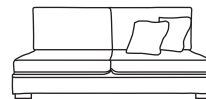

| Bronze | Silver | Gold | Platinum |
|--------|--------|--------|----------|
| €1,395 | €1,640 | €1,895 | €2,365 |

Single Unit One Arm LHF or RHF
CM W82 D105 H86

| Bronze | Silver | Gold | Platinum |
|--------|--------|--------|----------|
| €1,015 | €1,285 | €1,430 | €1,670 |

Corner Unit
CM W105 D105 H94

| Bronze | Silver | Gold | Platinum |
|--------|--------|--------|----------|
| €1,195 | €1,405 | €1,595 | €1,745 |

Three Seater Unit
CM W194 D105 H94

| Bronze | Silver | Gold | Platinum |
|--------|--------|--------|----------|
| €1,390 | €1,930 | €2,095 | €2,445 |