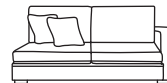

Three Seater Lounger LHF or RHF
CM W120 D169 H94

| Bronze | Silver | Gold | Platinum |
|--------|--------|--------|----------|
| €1,590 | €2,030 | €2,205 | €2,895 |

Two Seater Lounger LHF or RHF
CM W89 D169 H94

| Bronze | Silver | Gold | Platinum |
|--------|--------|--------|----------|
| €1,480 | €1,915 | €2,090 | €2,555 |

Three Seater One Arm LHF or RHF
CM W209 D105 H94

| Bronze | Silver | Gold | Platinum |
|--------|--------|--------|----------|
| €1,595 | €2,020 | €2,360 | €2,785 |