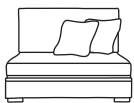

Corner Unit
CM W105 D105 H94

| Bronze | Silver | Gold | Platinum |
|--------|--------|--------|----------|
| €1,195 | €1,405 | €1,595 | €1,745 |

Three Seater Unit
CM W194 D105 H94

| Bronze | Silver | Gold | Platinum |
|--------|--------|--------|----------|
| €1,390 | €1,930 | €2,095 | €2,445 |

Two Seater Unit
CM W130 D105 H94

| Bronze | Silver | Gold | Platinum |
|--------|--------|--------|----------|
| €1,200 | €1,555 | €1,705 | €2,075 |

Love Seat Unit
CM W98 D105 H94

| Bronze | Silver | Gold | Platinum |
|--------|--------|--------|----------|
| €1,100 | €1,410 | €1,610 | €1,950 |