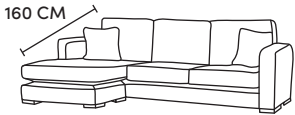

FINLINE

FURNITURE

DAYTONA CORNER

Three Seater Chaise End
CM W228 D160 H94

| Bronze | Silver | Gold | Platinum |
|--------|--------|--------|----------|
| €2,355 | €2,750 | €3,205 | €3,845 |

Two Seater Chaise End Sofa
CM W165 D160 H94