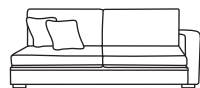

Three Seater One Arm LHF or RHF
CM W209 D105 H94

Bronze	Silver	Gold	Platinum
€1,595	€2,020	€2,360	€2,785