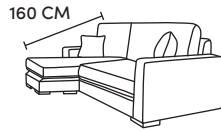

FINLINE

FURNITURE

DAYTONA CORNER

Three Seater Chaise End
CM W228 D160 H94

| Bronze | Silver | Gold | Platinum |
|--------|--------|--------|----------|
| €2,355 | €2,750 | €3,205 | €3,845 |

Two Seater Chaise End Sofa
CM W165 D160 H94