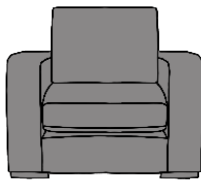

# DAYTONA

DAYTONA 3 SEATER SOFA

057 8626219 LAOIS  
01 4501122 DUBLIN  
021 4360005 CORK  
091 705669 GALWAY

info@finlinefurniture.ie

3 SEATER SOFA

INCHES W 90 D 41 H 37 INCHES  
CM W 228 D 105 H 94 CM

2 SEATER SOFA

INCHES W 65 D 41 H 37 INCHES  
CM W 165 D 105 H 94 CM

LOVE SEAT SOFA

INCHES W 52 D 41 H 37  
CM W 132 D 105 H 94

BRONZE FABRIC	SILVER FABRIC	GOLD FABRIC	PLATINUM FABRIC
€1,980	€2,310	€2,595	€3,280

BRONZE FABRIC	SILVER FABRIC	GOLD FABRIC	PLATINUM FABRIC
€1,790	€2,020	€2,390	€2,895

BRONZE FABRIC	SILVER FABRIC	GOLD FABRIC	PLATINUM FABRIC
€1,595	€1,770	€1,980	€2,445

CHAIR

SWIVEL OPTION AVAILABLE - €100 EXTRA

INCHES W 39 D 41 H 37 INCHES  
CM W 99 D 105 H 94 CM

DAYTONA FOOTSTOOL

AVAILABLE WITH STORAGE . €150 EXTRA

INCHES W 27 D 27 H 16  
CM W 68 D 68 H 42

DAYTONA ISLAND

AVAILABLE WITH STORAGE . €150 EXTRA

INCHES W 42 D 27 H 16  
CM W 106 D 68 H 42

BRONZE FABRIC	SILVER FABRIC	GOLD FABRIC	PLATINUM FABRIC
€1,210	€1,595	€1,740	€1,995