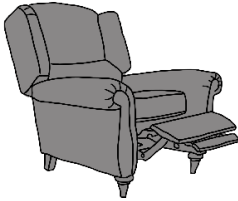

GREVILLE 3 SEATER SOFA

GREVILLE CHAIR

3 SEATER SOFA

2 SEATER SOFA

CHAIR

INCHES	W 78	D 39	H 41	INCHES	W 68	D 39	H 41	INCHES	W 37	D 39	H 43
CM	W 199	D 99	H 104	CM	W 173	D 99	H 104	CM	W 95	D 100	H 110

BRONZE FABRIC	SILVER FABRIC	GOLD FABRIC	PLATINUM FABRIC
€1,760	€2,250	€2,660	€3,035

BRONZE FABRIC	SILVER FABRIC	GOLD FABRIC	PLATINUM FABRIC
€1,650	€2,135	€2,540	€2,910

BRONZE FABRIC	SILVER FABRIC	GOLD FABRIC	PLATINUM FABRIC
€1,100	€1,295	€1,350	€1,495

MANUAL RECLINER CHAIR*

MOTORISED RECLINER CHAIR*