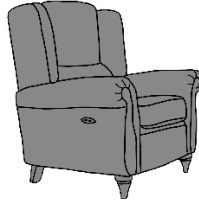

GREVILLE 3 SEATER SOFA

GREVILLE CHAIR

3 SEATER SOFA

2 SEATER SOFA

CHAIR

INCHES	W 78	D 39	H 41	INCHES	W 68	D 39	H 41	INCHES	W 37	D 39	H 43
CM	W 199	D 99	H 104	CM	W 173	D 99	H 104	CM	W 95	D 100	H 110

BRONZE FABRIC	SILVER FABRIC	GOLD FABRIC	PLATINUM FABRIC
€1,760	€2,250	€2,660	€3,035

BRONZE FABRIC	SILVER FABRIC	GOLD FABRIC	PLATINUM FABRIC
€1,650	€2,135	€2,540	€2,910

BRONZE FABRIC	SILVER FABRIC	GOLD FABRIC	PLATINUM FABRIC
€1,100	€1,295	€1,350	€1,495

MANUAL RECLINER CHAIR*

MOTORISED RECLINER CHAIR*