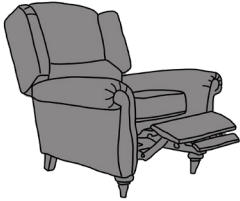

MANUAL RECLINER CHAIR*