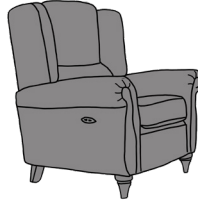

GREVILLE 3 SEATER SOFA

GREVILLE CHAIR

3 SEATER SOFA

2 SEATER SOFA

CHAIR

INCHES	W 78	D 39	H 41	INCHES	W 68	D 39	H 41	INCHES	W 37	D 39	H 43
CM	W 199	D 99	H 104	CM	W 173	D 99	H 104	CM	W 95	D 100	H 110

BRONZE FABRIC	SILVER FABRIC	GOLD FABRIC	PLATINUM FABRIC
€1,760	€2,145	€2,420	€2,640

BRONZE FABRIC	SILVER FABRIC	GOLD FABRIC	PLATINUM FABRIC
€1,650	€2,035	€2,310	€2,530

BRONZE FABRIC	SILVER FABRIC	GOLD FABRIC	PLATINUM FABRIC
€1,100	€1,320	€1,565	€1,760

MANUAL RECLINER CHAIR*

MOTORISED RECLINER CHAIR*