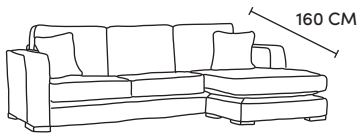

F · F

THE ANTONIO CORNER

Three Seater Chaise End
CM W243 D105 H94

Bronze	Silver	Gold	Platinum
€2,355	€2,750	€3,205	€3,845

Two Seater Chaise End Sofa
CM W179 D105 H94

Bronze	Silver	Gold	Platinum
€2,165	€2,460	€2,870	€3,470