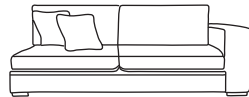

Chaise LHF or RHF
CM W216 D105 H94

Bronze	Silver	Gold	Platinum
€1,595	€2,020	€2,360	€2,785

Three Seater Lounger LHF or RHF
CM W121 D169 H94

Bronze	Silver	Gold	Platinum
€1,590	€2,030	€2,205	€2,895

Two Seater Lounger LHF or RHF
CM W89 D169 H94

Bronze	Silver	Gold	Platinum
€1,480	€1,915	€2,090	€2,555

Three Seater One Arm LHF or RHF
CM W217 D105 H94

Bronze	Silver	Gold	Platinum
€1,595	€2,020	€2,360	€2,785

Two Seater One Arm LHF or RHF
CM W154 D105 H94

Bronze	Silver	Gold	Platinum
€1,495	€1,855	€2,025	€2,565

Love Seat One Arm LHF or RHF
CM W122 D105 H94

Bronze	Silver	Gold	Platinum
€1,395	€1,640	€1,895	€2,365

Single Unit One Arm LHF or RHF
CM W90 D105 H94