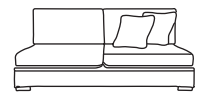

Bronze	Silver	Gold	Platinum
€1,495	€1,855	€2,025	€2,565

Love Seat One Arm LHF or RHF
CM W122 D105 H94

Bronze	Silver	Gold	Platinum
€1,395	€1,640	€1,895	€2,365

Single Unit One Arm LHF or RHF
CM W90 D105 H94

Bronze	Silver	Gold	Platinum
€1,015	€1,285	€1,430	€1,670

Corner Unit
CM W105 D105 H94

Bronze	Silver	Gold	Platinum
€1,195	€1,405	€1,595	€1,745

Three Seater Unit
CM W194 D105 H94

Bronze	Silver	Gold	Platinum
€1,390	€1,930	€2,095	€2,445

Two Seater Unit
CM W130 D105 H94

Bronze	Silver	Gold	Platinum
€1,200	€1,555	€1,705	€2,075

Love Seat Unit
CM W98 D105 H94

Bronze	Silver	Gold	Platinum
€1,100	€1,410	€1,610	€1,950

Single Unit
CM W66 D105 H94

Bronze	Silver	Gold	Platinum
€785	€980	€1,105	€1,190