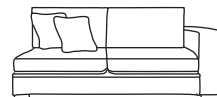

Chaise LHF or RHF
CM W216 D105 H94

Bronze	Silver	Gold	Platinum
€1,595	€2,020	€2,360	€2,785

Three Seater Lounger LHF or RHF
CM W121 D169 H94

Bronze	Silver	Gold	Platinum
€1,590	€2,030	€2,205	€2,895

Two Seater Lounger LHF or RHF
CM W89 D169 H94

Bronze	Silver	Gold	Platinum
€1,480	€1,915	€2,090	€2,555

Three Seater One Arm LHF or RHF
CM W217 D105 H94

Bronze	Silver	Gold	Platinum
€1,595	€2,020	€2,360	€2,785

Two Seater One Arm LHF or RHF
CM W154 D105 H94

Bronze	Silver	Gold	Platinum
€1,495	€1,855	€2,025	€2,565

Love Seat One Arm LHF or RHF
CM W122 D105 H94

Bronze	Silver	Gold	Platinum
€1,395	€1,640	€1,895	€2,365

Single Unit One Arm LHF or RHF
CM W90 D105 H94