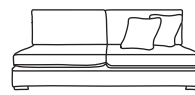

Bronze	Silver	Gold	Platinum
€1,480	€1,915	€2,090	€2,555

Three Seater One Arm LHF or RHF
CM W217 D105 H94

Bronze	Silver	Gold	Platinum
€1,595	€2,020	€2,360	€2,785

Two Seater One Arm LHF or RHF
CM W154 D105 H94

Bronze	Silver	Gold	Platinum
€1,495	€1,855	€2,025	€2,565

Love Seat One Arm LHF or RHF
CM W122 D105 H94

Bronze	Silver	Gold	Platinum
€1,395	€1,640	€1,895	€2,365

Single Unit One Arm LHF or RHF
CM W90 D105 H94

Bronze	Silver	Gold	Platinum
€1,015	€1,285	€1,430	€1,670

Corner Unit
CM W105 D105 H94

Bronze	Silver	Gold	Platinum
€1,195	€1,405	€1,595	€1,745

Three Seater Unit
CM W194 D105 H94

Bronze	Silver	Gold	Platinum
€1,390	€1,930	€2,095	€2,445

Two Seater Unit
CM W130 D105 H94

Bronze	Silver	Gold	Platinum
€1,200	€1,555	€1,705	€2,075

Love Seat Unit
CM W98 D105 H94

Bronze	Silver	Gold	Platinum
€1,100	€1,410	€1,610	€1,950

Single Unit
CM W66 D105 H94

Bronze	Silver	Gold	Platinum
€785	€980	€1,105	€1,190