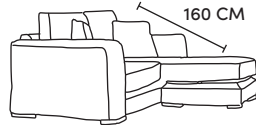

F · F

THE ANTONIO CORNER

Three Seater Chaise End
CM W243 D105 H94

Bronze	Silver	Gold	Platinum
€2,355	€2,750	€3,205	€3,845

Two Seater Chaise End Sofa
CM W179 D105 H94

Bronze	Silver	Gold	Platinum
€2,165	€2,460	€2,870	€3,470