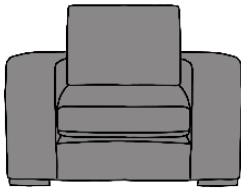

CHAIR

SWIVEL OPTION AVAILABLE - €100 EXTRA

ANTONIO FOOTSTOOL

AVAILABLE WITH STORAGE - €150 EXTRA