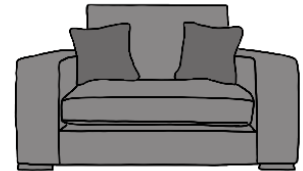

LOVE SEAT SOFA

INCHES	W 96	D 41	H 37	INCHES	W 71	D 41	H 37	INCHES	W 58	D 41	H 37
CM	W 243	D 105	H 94	CM	W 179	D 105	H 94	CM	W 147	D 105	H 94

BRONZE FABRIC	SILVER FABRIC	GOLD FABRIC	PLATINUM FABRIC
€1,980	€2,310	€2,595	€3,280

BRONZE FABRIC	SILVER FABRIC	GOLD FABRIC	PLATINUM FABRIC
€1,790	€2,020	€2,390	€2,895

BRONZE FABRIC	SILVER FABRIC	GOLD FABRIC	PLATINUM FABRIC
€1,595	€1,770	€1,980	€2,445