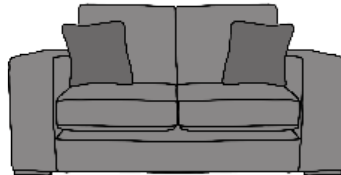

2 SEATER SOFA