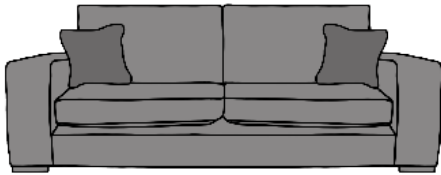

3 SEATER SOFA