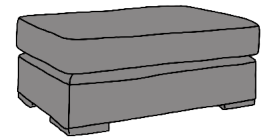

ANTONIO ISLAND

AVAILABLE WITH STORAGE - €150 EXTRA

INCHES	W 45	D 41	H 37	INCHES	W 27	D 27	H 16	INCHES	W 42	D 27	H 16
CM	W 114	D 105	H 94	CM	W 68	D 68	H 42	CM	W 106	D 68	H 42

BRONZE FABRIC	SILVER FABRIC	GOLD FABRIC	PLATINUM FABRIC
€1,210	€1,595	€1,740	€1,995

BRONZE FABRIC	SILVER FABRIC	GOLD FABRIC	PLATINUM FABRIC
€355	€405	€445	€505

BRONZE FABRIC	SILVER FABRIC	GOLD FABRIC	PLATINUM FABRIC
€445	€595	€705	€805

ARM CAPS

BRONZE	SILVER	GOLD	PLATINUM
€55	€75	€90	€100

1092023

20 YEAR FRAME GUARANTEE

2 COMPLIMENTARY FEATHER FILLED SCATTER CUSHIONS IN SAME FABRIC AS SOFA

MEDIUM SEAT DENSITY COMES AS STANDARD, A SOFT OR FIRM OPTION ALSO AVAILABLE UPON REQUEST

SOFA AS STANDARD COMES SELF PIPED

LEG OPTIONS: CHROME, LIGHT OR DARK FINISH

BACK CUSHIONS CAN BE RAISED OR REDUCED (ADDITIONAL COST)

LENGTH OF EACH PIECE CAN BE ALTERED TO SUIT YOUR SPACE (ADDITIONAL COST)

FEATHER QUILTED SEAT OPTION AVAILABLE (ADDITIONAL COST)

ALL SOFAS & CHAIRS ARE HANDCRAFTED IN OUR FACTORY IN EMO, CO LAOIS. SIZES MAY VARY BY 2-4CM DUE TO THE HANDCRAFTED NATURE OF CONSTRUCTION. PLEASE CHECK ACCESS TO YOUR ROOM TO ENSURE THE SOFA/CHAIR FITS WHEN BEING DELIVERED. PRICES MAY BE SUBJECT TO CHANGE