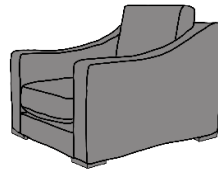

HEIDI 3 SEATER SOFA

HEIDI CHAIR

GRAND SOFA

INCHES W 110 D 39 H 32
CM W 279 D 100 H 85

3 SEATER SOFA

INCHES W 85 D 39 H 32
CM W 216 D 100 H 85

2 SEATER SOFA

INCHES W 60 D 39 H 32
CM W 152 D 100 H 85

BRONZE FABRIC	SILVER FABRIC	GOLD FABRIC	PLATINUM FABRIC
€1,970	€2,595	€2,795	€3,075

BRONZE FABRIC	SILVER FABRIC	GOLD FABRIC	PLATINUM FABRIC
€1,710	€2,250	€2,430	€2,775

BRONZE FABRIC	SILVER FABRIC	GOLD FABRIC	PLATINUM FABRIC
€1,520	€1,915	€2,075	€2,310

LOVE SEAT SOFA

INCHES W 48 D 39 H 32
CM W 121 D 100 H 85

CHAIR

INCHES W 30 D 36 H 32
CM W 76 D 93 H 85

HUDSON FOOTSTOOL

AVAILABLE WITH STORAGE . €150 EXTRA

INCHES W 31 D 24 H 17
CM W 80 D 62 H 43

BRONZE FABRIC	SILVER FABRIC	GOLD FABRIC	PLATINUM FABRIC
€1,450	€1,850	€1,980	€2,185

MEDIUM SEAT DENSITY COMES AS STANDARD, A SOFT OR FIRM SEAT OPTION ALSO AVAILABLE UPON REQUEST

SOFA AS STANDARD COMES SELF SEAMED

BACK CUSHIONS CAN BE RAISED OR REDUCED (ADDITIONAL COST)

LEG OPTIONS: LIGHT OR DARK FINISH