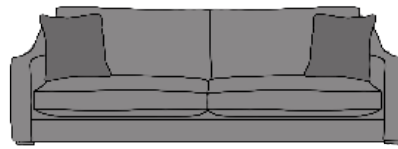

HEIDI 3 SEATER SOFA

HEIDI CHAIR

GRAND SOFA

INCHES W 110 D 39 H 32
CM W 279 D 100 H 85

3 SEATER SOFA

INCHES W 85 D 39 H 32
CM W 216 D 100 H 85

2 SEATER SOFA

INCHES W 60 D 39 H 32
CM W 152 D 100 H 85

BRONZE FABRIC	SILVER FABRIC	GOLD FABRIC	PLATINUM FABRIC
€1,970	€2,595	€2,795	€3,075

BRONZE FABRIC	SILVER FABRIC	GOLD FABRIC	PLATINUM FABRIC
€1,710	€2,250	€2,430	€2,775

BRONZE FABRIC	SILVER FABRIC	GOLD FABRIC	PLATINUM FABRIC
€1,520	€1,915	€2,075	€2,310

LOVE SEAT SOFA

INCHES W 48 D 39 H 32
CM W 121 D 100 H 85

CHAIR

INCHES W 30 D 36 H 32
CM W 76 D 93 H 85

HUDSON FOOTSTOOL

AVAILABLE WITH STORAGE . €150 EXTRA

INCHES W 31 D 24 H 17
CM W 80 D 62 H 43

BRONZE FABRIC	SILVER FABRIC	GOLD FABRIC	PLATINUM FABRIC
€1,450	€1,850	€1,980	€2,185

MEDIUM SEAT DENSITY COMES AS STANDARD, A SOFT OR FIRM SEAT OPTION ALSO AVAILABLE UPON REQUEST

SOFA AS STANDARD COMES SELF SEAMED

BACK CUSHIONS CAN BE RAISED OR REDUCED (ADDITIONAL COST)

LEG OPTIONS: LIGHT OR DARK FINISH