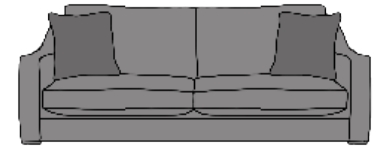

HEIDI 3 SEATER SOFA

HEIDI CHAIR

GRAND SOFA

INCHES W 110 D 39 H 32
CM W 279 D 100 H 85

3 SEATER SOFA

INCHES W 85 D 39 H 32
CM W 216 D 100 H 85

2 SEATER SOFA

INCHES W 60 D 39 H 32
CM W 152 D 100 H 85

BRONZE FABRIC	SILVER FABRIC	GOLD FABRIC	PLATINUM FABRIC
€1,970	€2,595	€2,795	€3,075

BRONZE FABRIC	SILVER FABRIC	GOLD FABRIC	PLATINUM FABRIC
€1,710	€2,250	€2,430	€2,775

BRONZE FABRIC	SILVER FABRIC	GOLD FABRIC	PLATINUM FABRIC
€1,520	€1,915	€2,075	€2,310

LOVE SEAT SOFA

INCHES W 48 D 39 H 32
CM W 121 D 100 H 85

CHAIR

INCHES W 30 D 36 H 32
CM W 76 D 93 H 85

HUDSON FOOTSTOOL

AVAILABLE WITH STORAGE . €150 EXTRA

INCHES W 31 D 24 H 17
CM W 80 D 62 H 43

BRONZE FABRIC	SILVER FABRIC	GOLD FABRIC	PLATINUM FABRIC
€1,450	€1,850	€1,980	€2,185

MEDIUM SEAT DENSITY COMES AS STANDARD, A SOFT OR FIRM SEAT OPTION ALSO AVAILABLE UPON REQUEST

SOFA AS STANDARD COMES SELF SEAMED

BACK CUSHIONS CAN BE RAISED OR REDUCED (ADDITIONAL COST)

LEG OPTIONS: LIGHT OR DARK FINISH