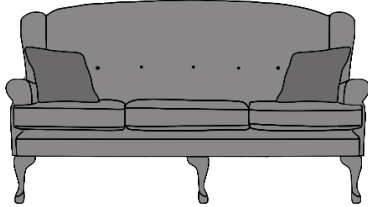

QUEEN ANNE 2 SEATER

QUEEN ANNE CHAIR

DEEP BUTTON BACK IS AN ADDED EXTRA

3 SEATER SOFA

2 SEATER SOFA

CHAIR

INCHES	W 73	D 33	H 41	INCHES	W 53	D 33	H 41	INCHES	W 32	D 33	H 41
CM	W 186	D 85	H 104	CM	W 135	D 85	H 104	CM	W 82	D 85	H 104