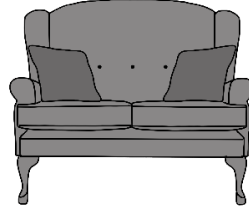

QUEEN ANNE 2 SEATER

QUEEN ANNE CHAIR

DEEP BUTTON BACK IS AN ADDED EXTRA

3 SEATER SOFA

2 SEATER SOFA

CHAIR

INCHES	W 73	D 33	H 41	INCHES	W 53	D 33	H 41	INCHES	W 32	D 33	H 41
CM	W 186	D 85	H 104	CM	W 135	D 85	H 104	CM	W 82	D 85	H 104