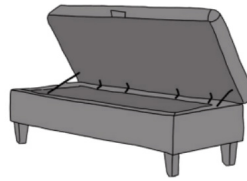

STORAGE
OTTOLONG

OTTOLONG

INCHES	W 51	D 21	H 15
CM	W 130	D 54	H 38