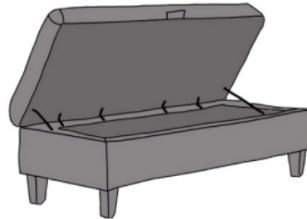

STORAGE OPTION

BRONZE FABRIC	SILVER FABRIC	GOLD FABRIC	PLATINUM FABRIC
€590	€760	€900	€985