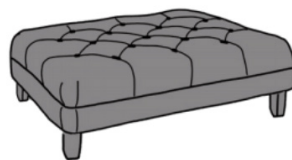

DEEP BUTTON OPTION

BRONZE FABRIC	SILVER FABRIC	GOLD FABRIC	PLATINUM FABRIC
€590	€760	€900	€985