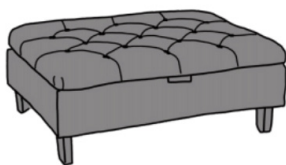

DEEP BUTTON & STORAGE OPTION

BRONZE FABRIC	SILVER FABRIC	GOLD FABRIC	PLATINUM FABRIC
€760	€930	€1,070	€1,155

1092023

20 YEAR FRAME GUARANTEE

LEG OPTIONS: CHROME, BRASS, LIGHT OR DARK WITH OR WITHOUT CASTORS

HEIGHT MAY VARY DEPENDING ON LEG OPTION

ALL SOFAS & CHAIRS ARE HANDCRAFTED IN OUR FACTORY IN EMO, CO LAOIS. SIZES MAY VARY BY 2-4CM DUE TO THE HANDCRAFTED NATURE OF CONSTRUCTION.

PRICES MAY BE SUBJECT TO CHANGE