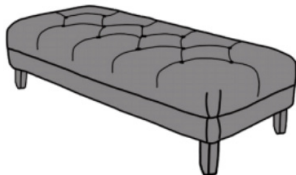

DEEP BUTTON OPTION

BRONZE FABRIC	SILVER FABRIC	GOLD FABRIC	PLATINUM FABRIC
€590	€760	€900	€985