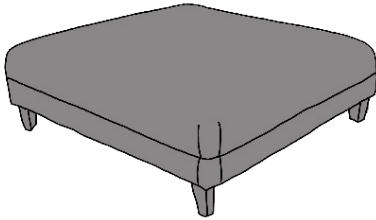

OTTOGRAND

DEEP BUTTON OTTOGRAND

DEEP BUTTON & STORAGE  
OTTOGRAND

### OTTOGRAND

INCHES W 41 D 41 H 15

CM W 105 D 105 H 38

PLAIN

DEEP BUTTON

BRONZE FABRIC	SILVER FABRIC	GOLD FABRIC	PLATINUM FABRIC
€545	€765	€945	€1,160

BRONZE FABRIC	SILVER FABRIC	GOLD FABRIC	PLATINUM FABRIC
€715	€935	€1,115	€1,330