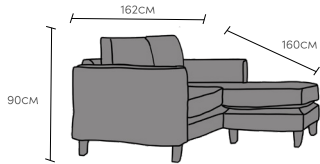

2 SEATER CHAISE END SOFA LHF OR RHF

INCHES W 63 D 37 H 35
CM W 162 D 94 H 90