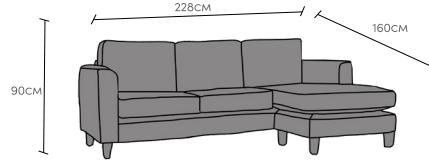

SOLO 3 SEATER CHAISE END SOFA

SOLO 3 SEATER SOFA

4 SEATER CHAISE END SOFA LHF OR RHF

INCHES W 116 D 37 H 35
 CM W 293 D 94 H 90

4 SEATER SOFA

INCHES W 115 D 37 H 35
 CM W 293 D 94 H 90

3 SEATER CHAISE END SOFA LHF OR RHF

INCHES W 90 D 37 H 35
 CM W 228 D 94 H 90

3 SEATER SOFA

INCHES W 90 D 37 H 35
 CM W 228 D 94 H 90

LOMOND	ORGIN	MUSTANG	CHELSEA /CAPRI
€3,860	€3,860	€4,190	€4,250

LOMOND	ORGIN	MUSTANG	CHELSEA /CAPRI
€3,420	€3,420	€3,750	€3,800

2 SEATER SOFA

INCHES W 63 D 37 H 35
 CM W 162 D 94 H 90

LOVE SEAT

INCHES W 47 D 37 H 35
 CM W 120 D 94 H 90

CHAIR

INCHES W 38 D 37 H 35
 CM W 96 D 94 H 90

LOMOND	ORGIN	MUSTANG	CHELSEA /CAPRI
€2,755	€2,755	€3,035	€3,090