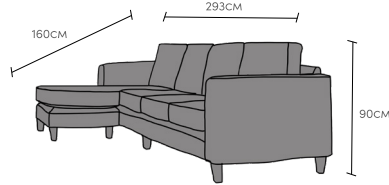

SOLO 3 SEATER CHAISE END SOFA

SOLO 3 SEATER SOFA

4 SEATER CHAISE END SOFA LHF OR RHF

INCHES W 116 D 37 H 35
 CM W 293 D 94 H 90

4 SEATER SOFA

INCHES W 115 D 37 H 35
 CM W 293 D 94 H 90

3 SEATER CHAISE END SOFA LHF OR RHF

INCHES W 90 D 37 H 35
 CM W 228 D 94 H 90

3 SEATER SOFA

INCHES W 90 D 37 H 35
 CM W 228 D 94 H 90

LOMOND	ORGIN	MUSTANG	CHELSEA /CAPRI
€3,860	€3,860	€4,190	€4,250

LOMOND	ORGIN	MUSTANG	CHELSEA /CAPRI
€3,420	€3,420	€3,750	€3,800

2 SEATER SOFA

INCHES W 63 D 37 H 35
 CM W 162 D 94 H 90

LOVE SEAT

INCHES W 47 D 37 H 35
 CM W 120 D 94 H 90

CHAIR

INCHES W 38 D 37 H 35
 CM W 96 D 94 H 90

LOMOND	ORGIN	MUSTANG	CHELSEA /CAPRI
€2,755	€2,755	€3,035	€3,090