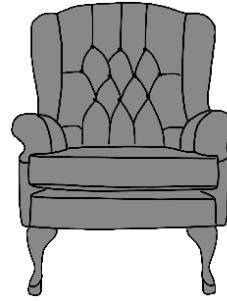

F|F

FINLINE
FURNITURE

LEATHER QUEEN ANNE

057 8626219 LAOIS
01 4501122 DUBLIN
021 4360005 CORK
091 705669 GALWAY

info@finlinefurniture.ie

PLAIN BACK

INCHES W 32 D 33 H 41
CM W 82 D 85 H 104

ORGIN	MUSTANG	CHELSEA /CAPRI
€1,765	€1,985	€2,040

BUTTON BACK

INCHES W 32 D 33 H 41
CM W 82 D 85 H 104

ORGIN	MUSTANG	CHELSEA /CAPRI
€1,965	€2,185	€2,240

QUEEN ANNE FOOTSTOOL

INCHES W 23 D 16 H 16
CM W 58 D 41 H 41

LOMOND	ORGIN	MUSTANG	CHELSEA /CAPRI
€715	€715	€770	€830

1092023

20 YEAR FRAME GUARANTEE

MEDIUM SEAT DENSITY COMES AS STANDARD, A SOFT OR FIRM SEAT OPTION ALSO AVAILABLE UPON REQUEST

CHAIR AS STANDARD COMES SELF PIPED

LEG OPTIONS: LIGHT OR DARK FINISH

SIZES CANNOT BE ALTERED ON YOUR LEATHER