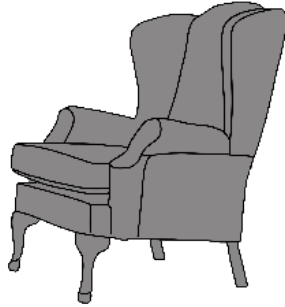

F|F

FINLINE
FURNITURE

LEATHER QUEEN ANNE

057 8626219 LAOIS
01 4501122 DUBLIN
021 4360005 CORK
091 705669 GALWAY

info@finlinefurniture.ie

PLAIN BACK

INCHES W 32 D 33 H 41
CM W 82 D 85 H 104

ORGIN	MUSTANG	CHELSEA /CAPRI
€1,765	€1,985	€2,040

BUTTON BACK

INCHES W 32 D 33 H 41
CM W 82 D 85 H 104

ORGIN	MUSTANG	CHELSEA /CAPRI
€1,965	€2,185	€2,240

QUEEN ANNE FOOTSTOOL

INCHES W 23 D 16 H 16
CM W 58 D 41 H 41

LOMOND	ORGIN	MUSTANG	CHELSEA /CAPRI
€715	€715	€770	€830

1092023

20 YEAR FRAME GUARANTEE

MEDIUM SEAT DENSITY COMES AS STANDARD, A SOFT OR FIRM SEAT OPTION ALSO AVAILABLE UPON REQUEST

CHAIR AS STANDARD COMES SELF PIPED

LEG OPTIONS: LIGHT OR DARK FINISH

SIZES CANNOT BE ALTERED ON YOUR LEATHER